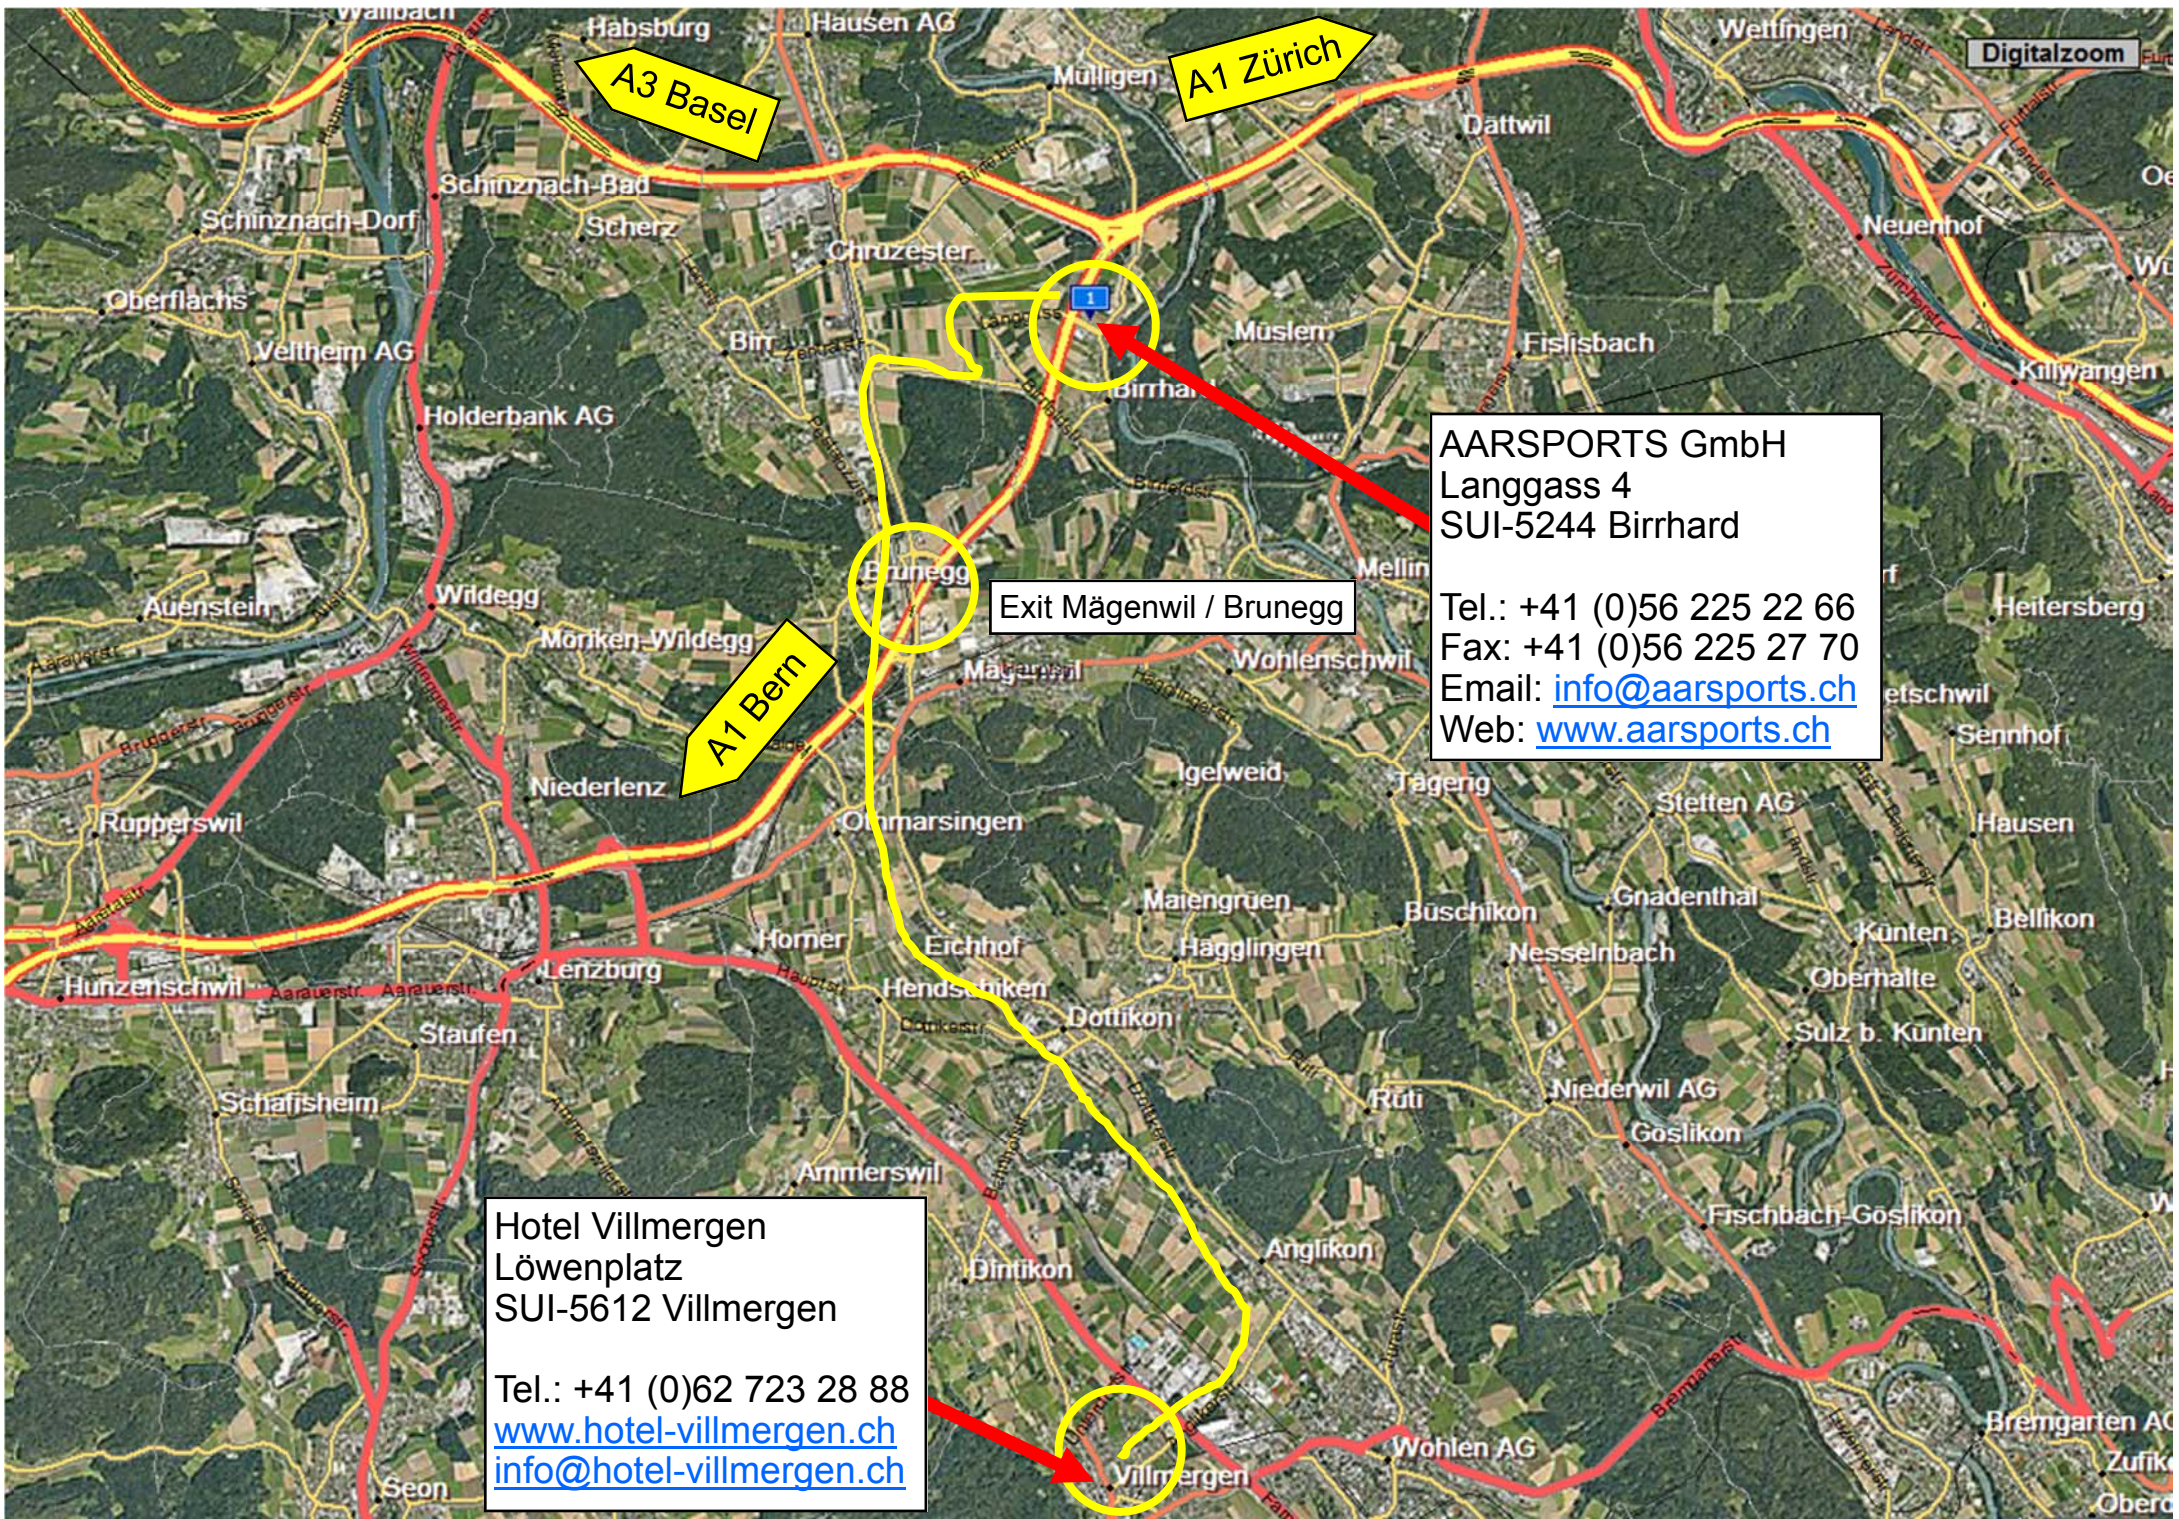

A3 Basel

A1 Zürich

A1 Bern

Exit Mägenwil / Brunegg

AARSPORTS GmbH
Langgass 4
SUI-5244 Birrhard
Tel.: +41 (0)56 225 22 66
Fax: +41 (0)56 225 27 70
Email: info@aarsports.ch
Web: www.aarsports.ch

Hotel Villmergen
Löwenplatz
SUI-5612 Villmergen
Tel.: +41 (0)62 723 28 88
www.hotel-villmergen.ch
info@hotel-villmergen.ch

Digitalzoom