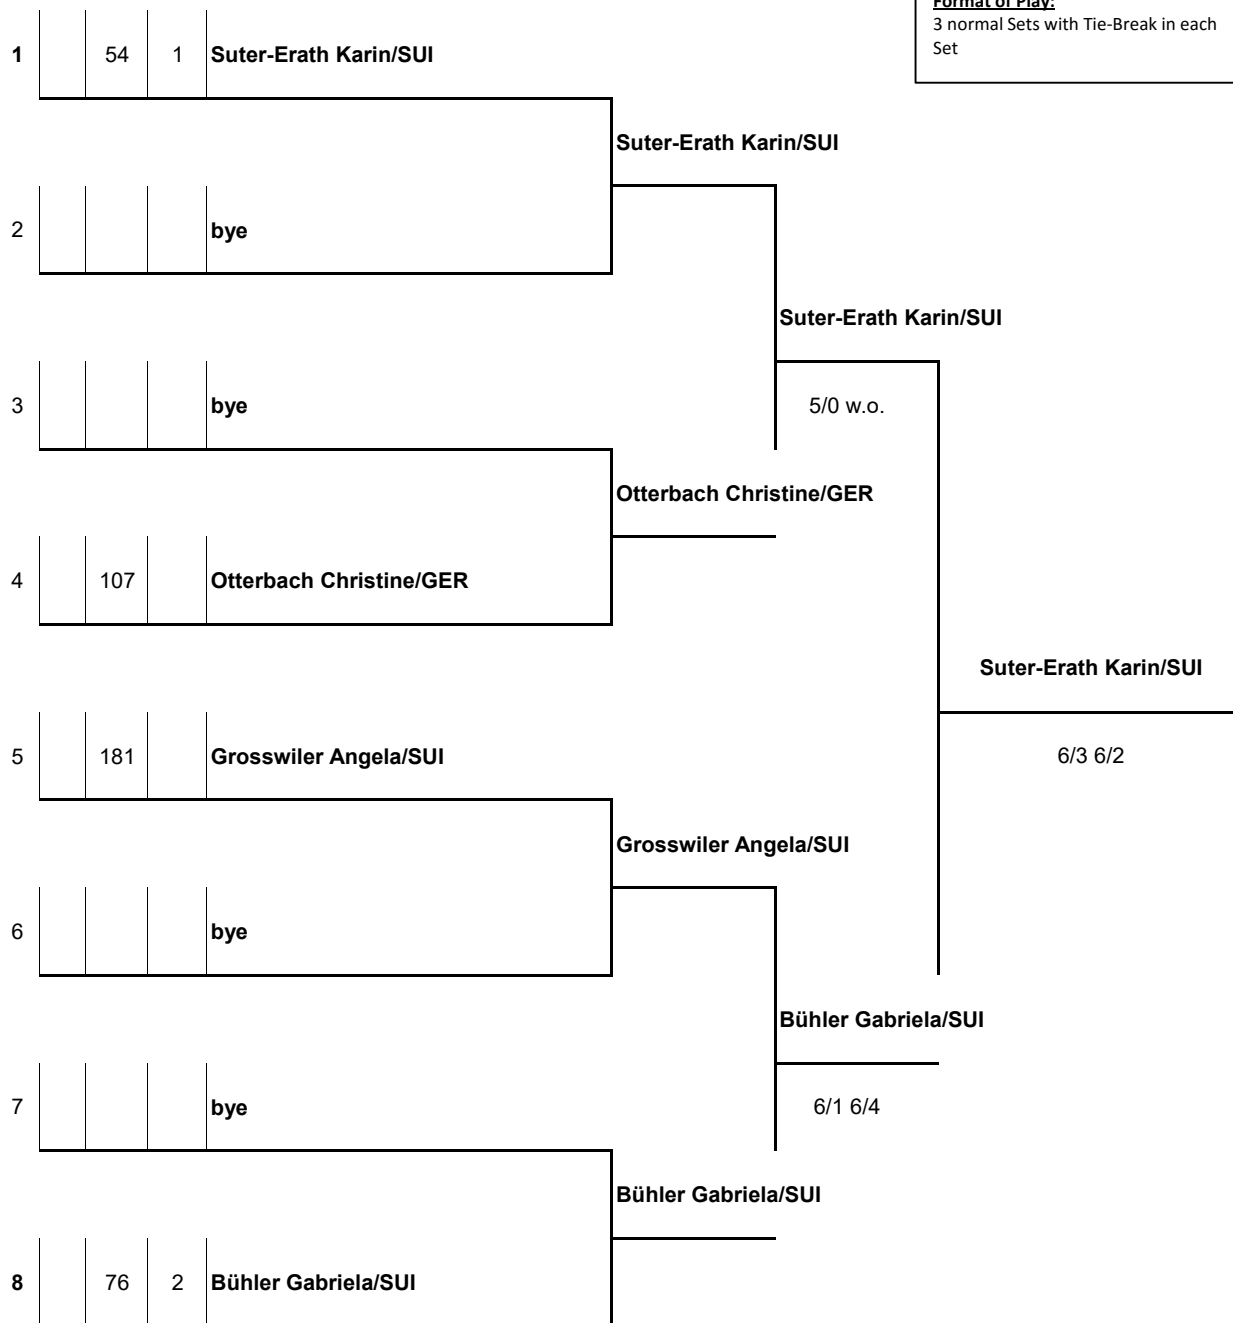

UNIQLO
WHEELCHAIR
TENNIS TOUR

Birrhard Open 2016

SINGLES WOMEN MAIN DRAW

UNIQLO Wheelchair Tennis Tour

Week of **1. - 3. July 2016** City, Country **Birrhard, SWITZERLAND** Prize Money US$ **2'500.-** ITF Supervisor/Referee **Corina Gildinson**

St. Rank Seed Family Name First name Nationality Semifinals Final Winners

Format of Play:
3 normal Sets with Tie-Break in each Set

Acc. ranking	#	Seeded players	#	Replacing	Draw date/time: 30.6.2016; 18:00
Rkg Date 20.6.2016	1	Suter-Erath Karin/SUI	1		Player representatives
Top DA 54	2	Bühler Gabriela/SUI	2		Dan Wallin/SWE
Last DA 181					Konstantin Schmaeh/SUI
- on line					
Seed ranking					Signature
Rkg Date					Corina Gildinson
Top seed					
Last seed