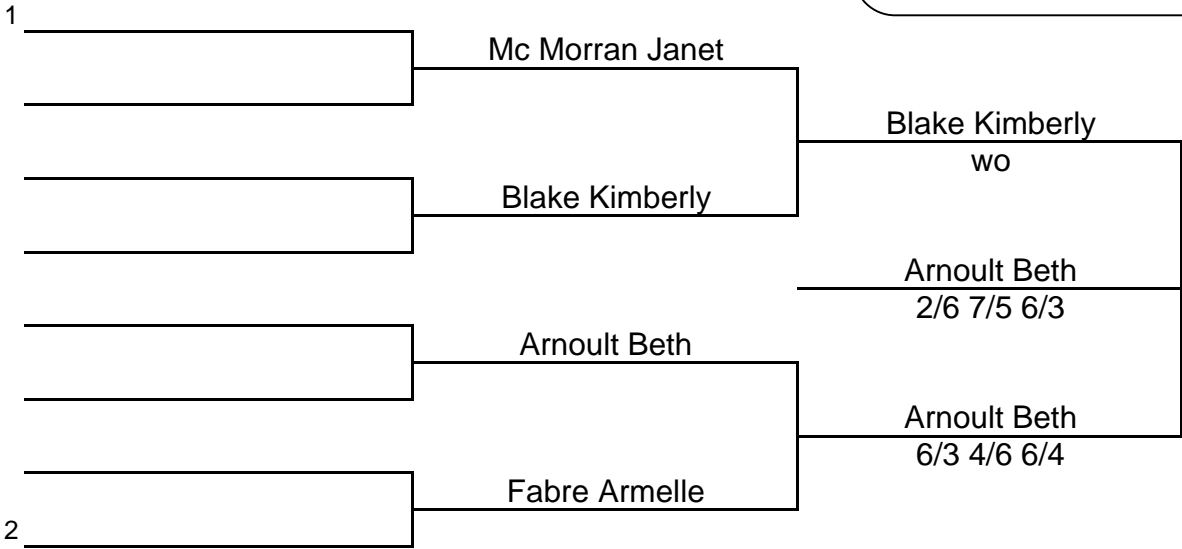

Biel-Bienne Indoors 2004
Women Main Consolation
Seeds
1. Mc Morran Janet
2. Fabre Armelle