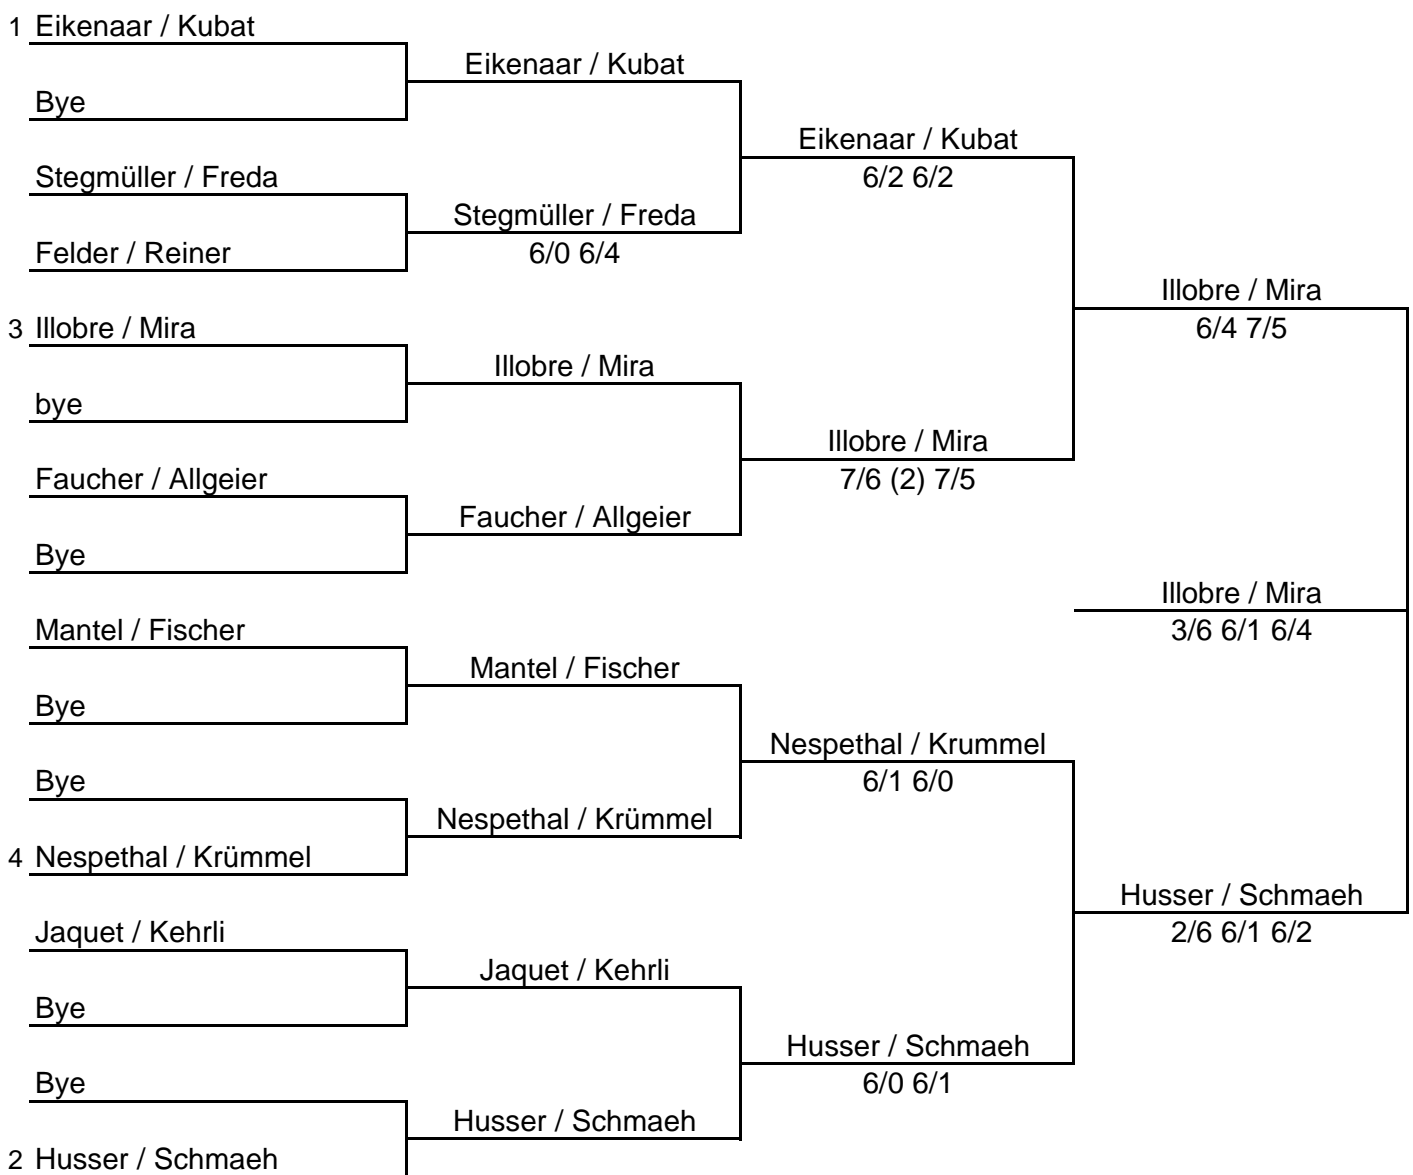

Biel-Bienne Indoors 2004

Men Second + Third Draw Double

Seeds

1. Eikenaar / Kubat
2. Husser / Schmaeh
3. Illobre / Mira
4. Nespethal / Krümmel