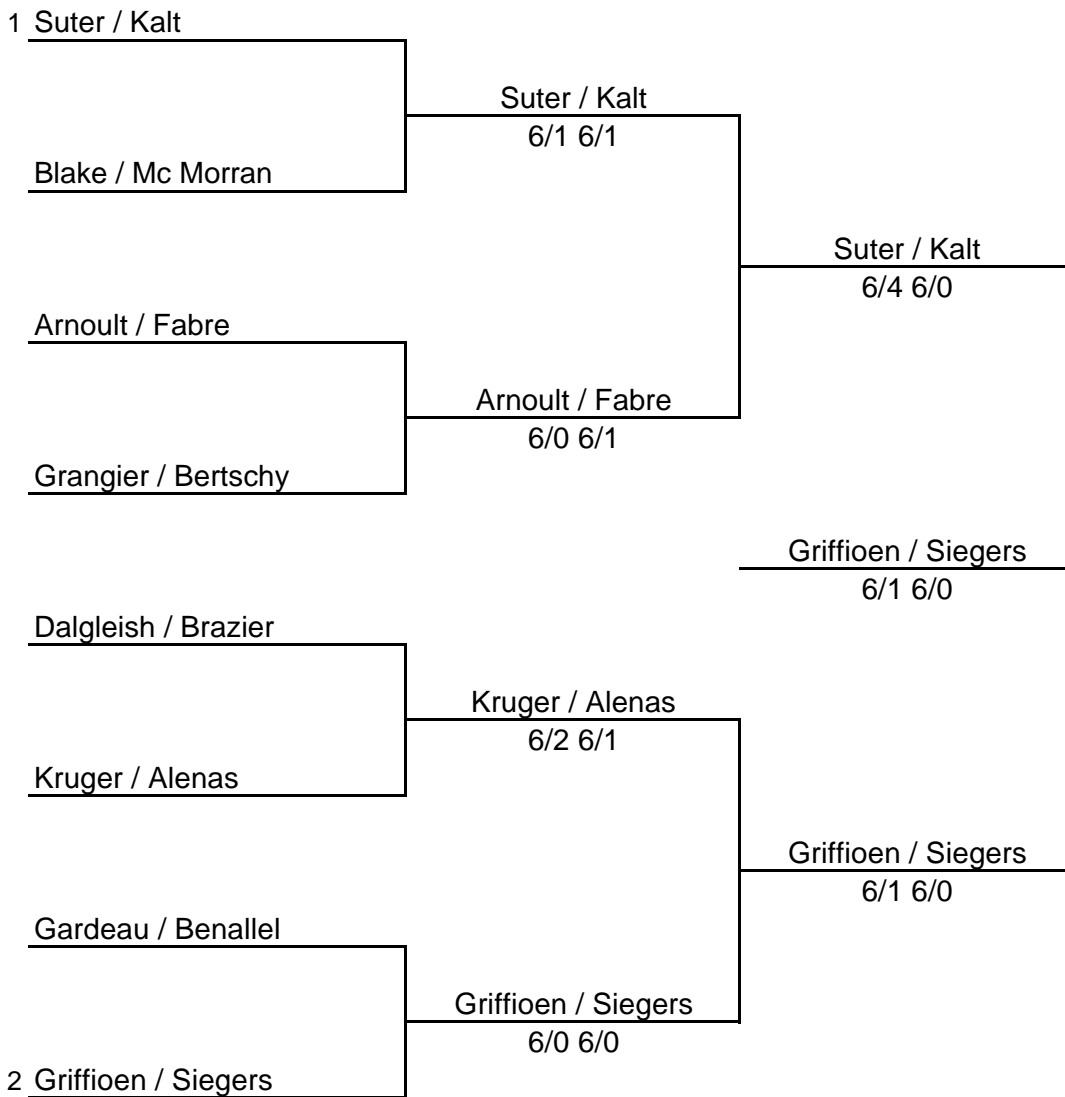

1. Eikenaar / Kubat
2. Husser / Schmaeh
3. Illobre / Mira
4. Nespethal / Krümmel

Biel-Bienne Indoors 2004

Women Main Draw Double

Seeds

1. Suter / Kalt

2. Griffioen / Siegers

Biel-Bienne Indoors 2004  
 Men Main Consolation  
 Seeds  
 1. Plowman Kevin  
 2. Weisang Ralph