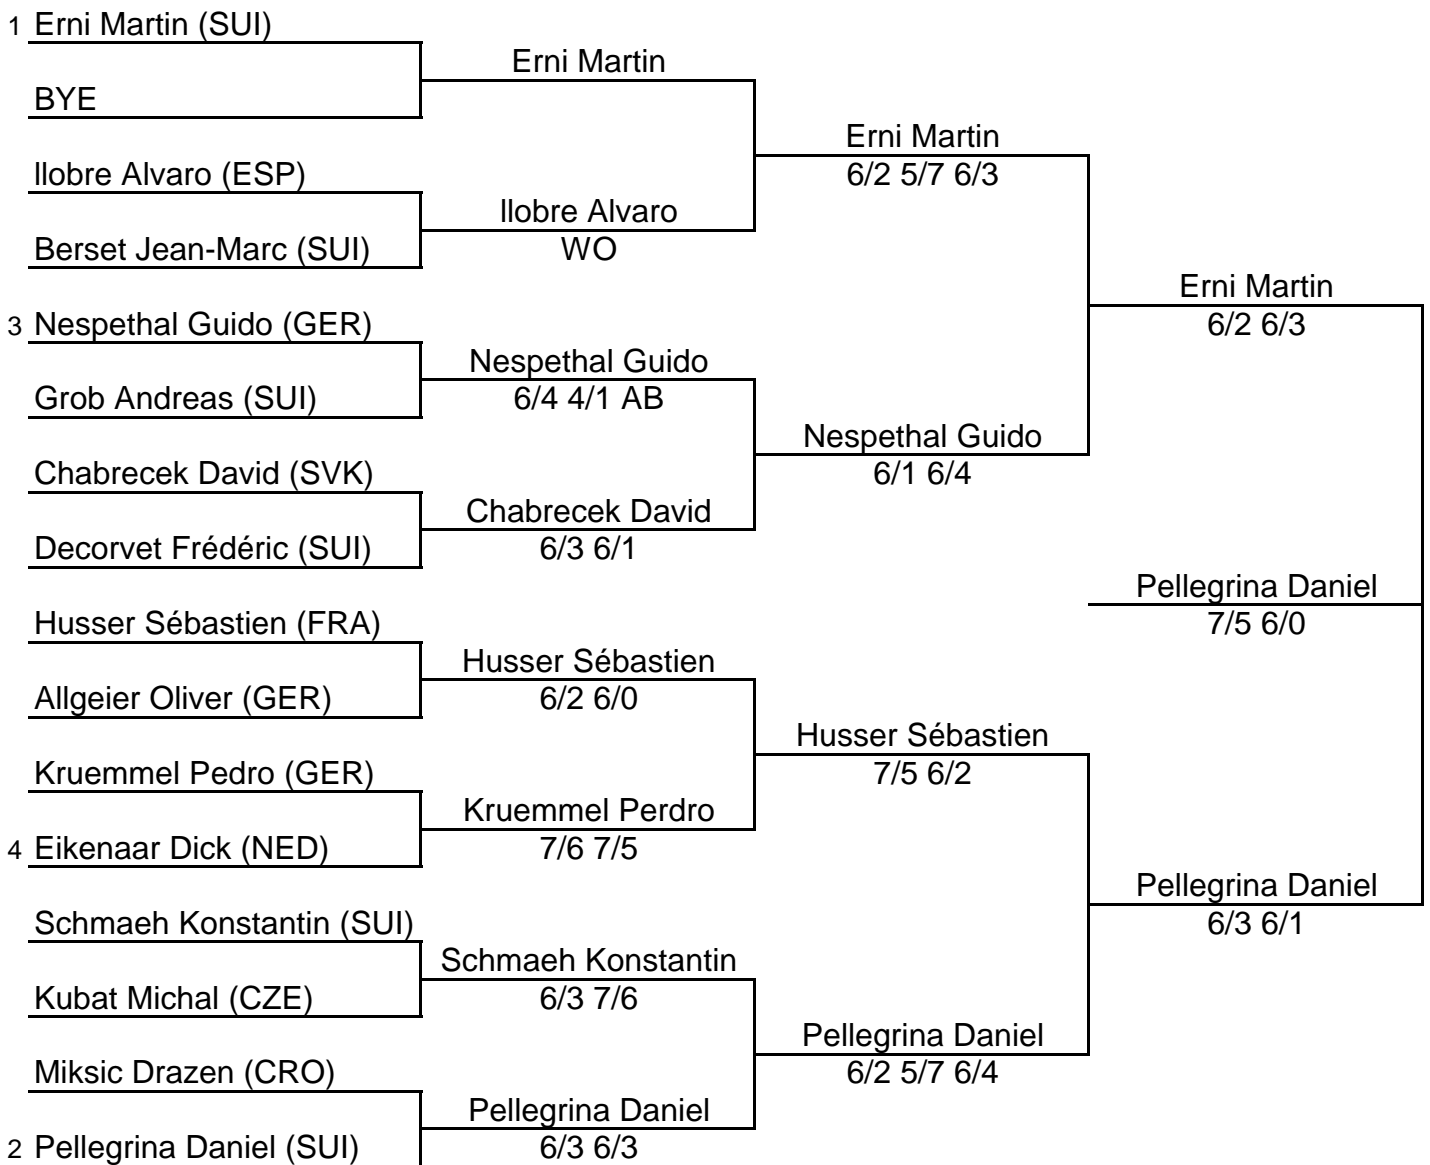

Biel-Bienne Indoors 2004

Men Main Draw Single

Seeds

1. Legner Martin (AUT)
2. Welch Stephen (USA)
3. Brychta Miroslav (CZE)
4. Scheffers Maikel (NED)

Biel-Bienne Indoors 2004

Men Second Draw Single

Seeds

1. Erni Martin (SUI)
2. Pellegrina Daniel (SUI)
3. Nespethal Guido (GER)
4. Eikenaar Dick (NED)