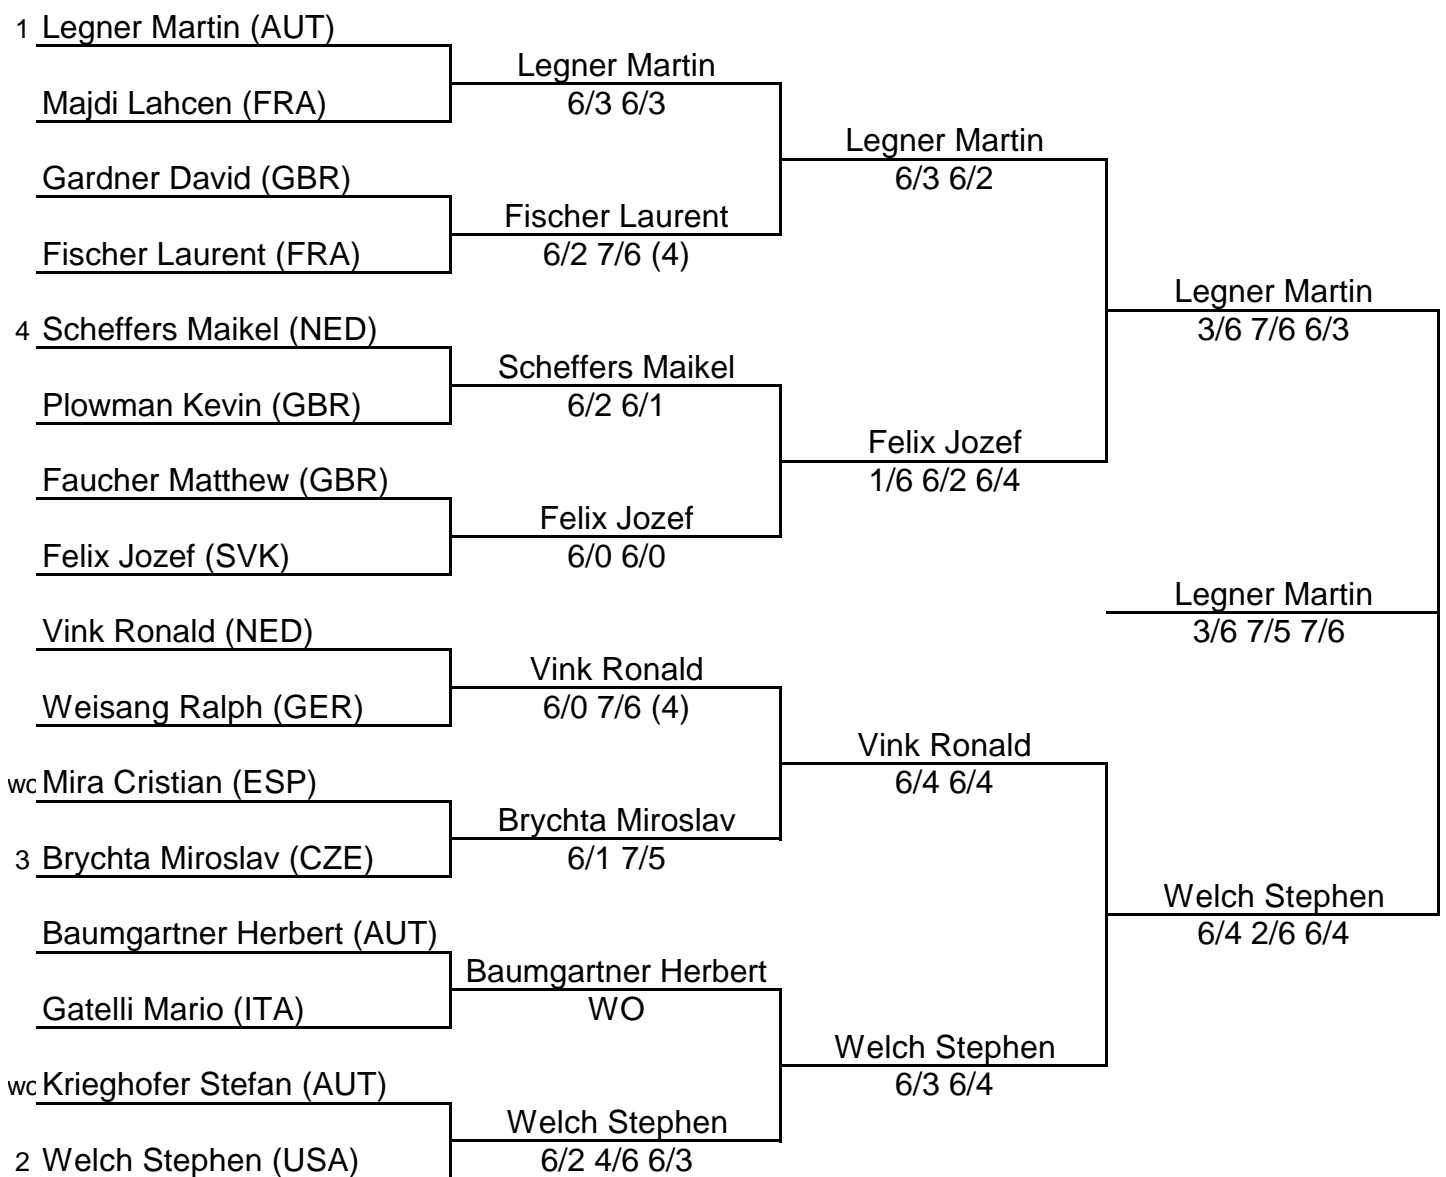

Biel-Bienne Indoors 2004

Men Main Draw Single

Seeds

1. Legner Martin (AUT)
2. Welch Stephen (USA)
3. Brychta Miroslav (CZE)
4. Scheffers Maikel (NED)

Biel-Bienne Indoors 2004

Men Second Draw Single

Seeds

1. Erni Martin (SUI)
2. Pellegrina Daniel (SUI)
3. Nespethal Guido (GER)
4. Eikenaar Dick (NED)