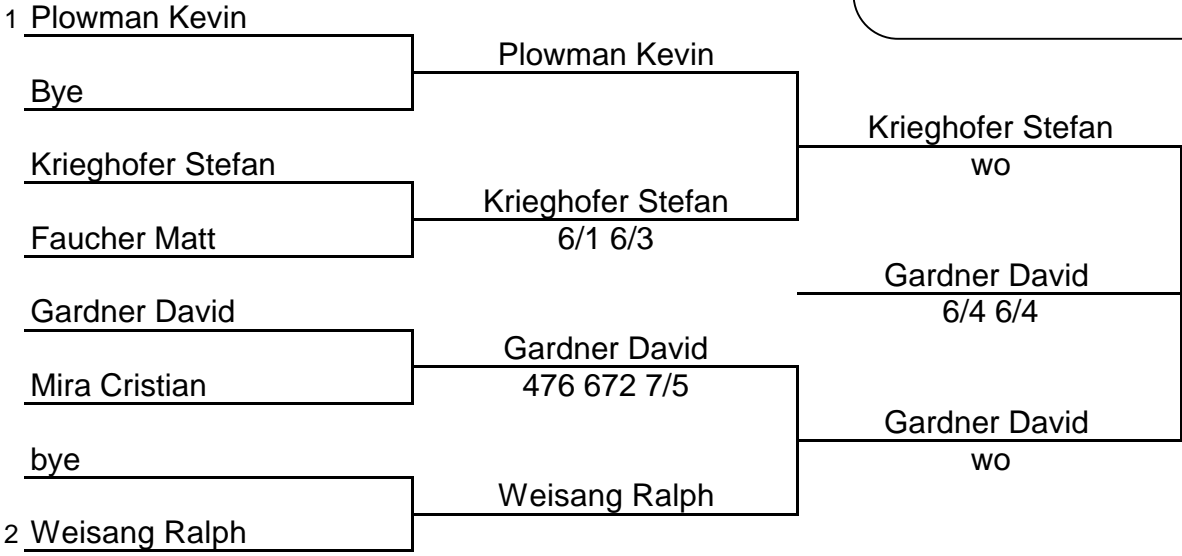

Grangier Parmila  
6/0 6/2

Biel-Bienne Indoors 2004

Men Main Draw Double

Seeds

- 1. Legner / Brychta
- 2. Scheffers / Vink

Biel-Bienne Indoors 2004

Men Second + Third Draw Double

Seeds

1. Eikenaar / Kubat
2. Husser / Schmaeh
3. Illobre / Mira
4. Nespethal / Krümmel

Biel-Bienne Indoors 2004

Women Main Draw Double

Seeds

1. Suter / Kalt

2. Griffioen / Siegers

Biel-Bienne Indoors 2004  
 Men Main Consolation  
 Seeds  
 1. Plowman Kevin  
 2. Weisang Ralph

Kubat Michael

Illobre Alvaro

Miksic Drazen

7/6 4/6 6/2

Illobre Alvaro

6/4 5/5 7/6

Illobre Alvaro

7/5 6/1