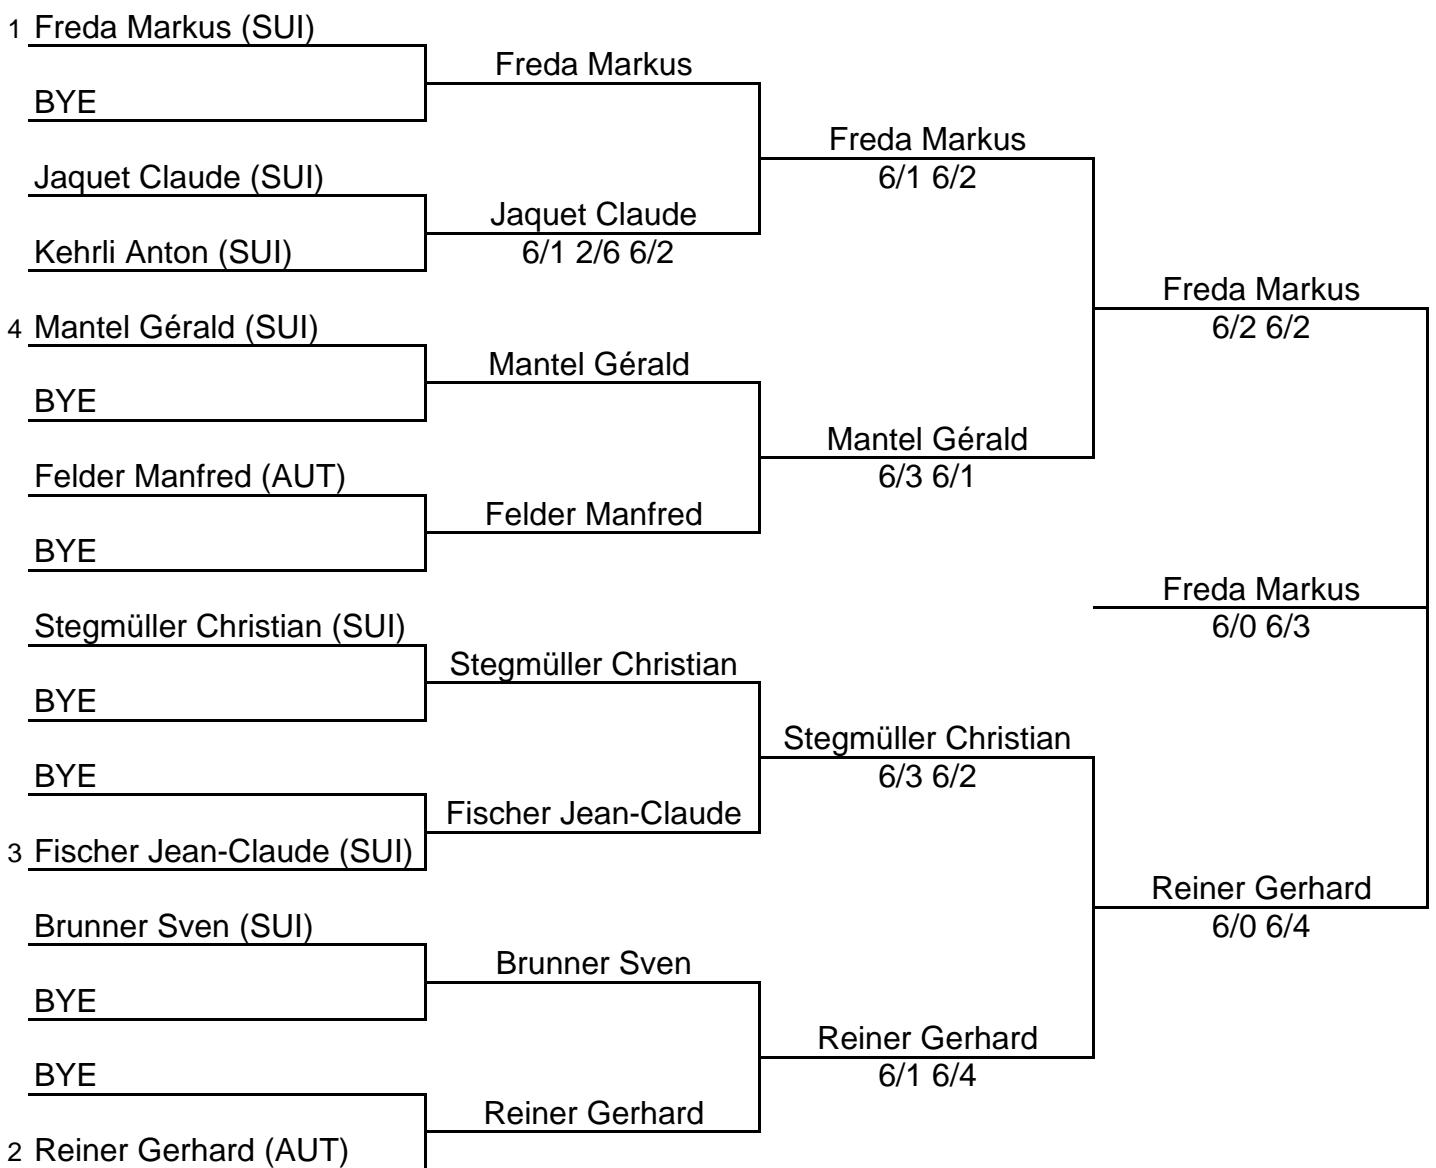

Biel-Bienne Indoors 2004

Men Third Draw Single

Seeds

1. Freda Markus (SUI)
2. Reiner Gerhard (AUT)
3. Fischer Jean-Claude (SUI)
4. Mantel Gérald (SUI)