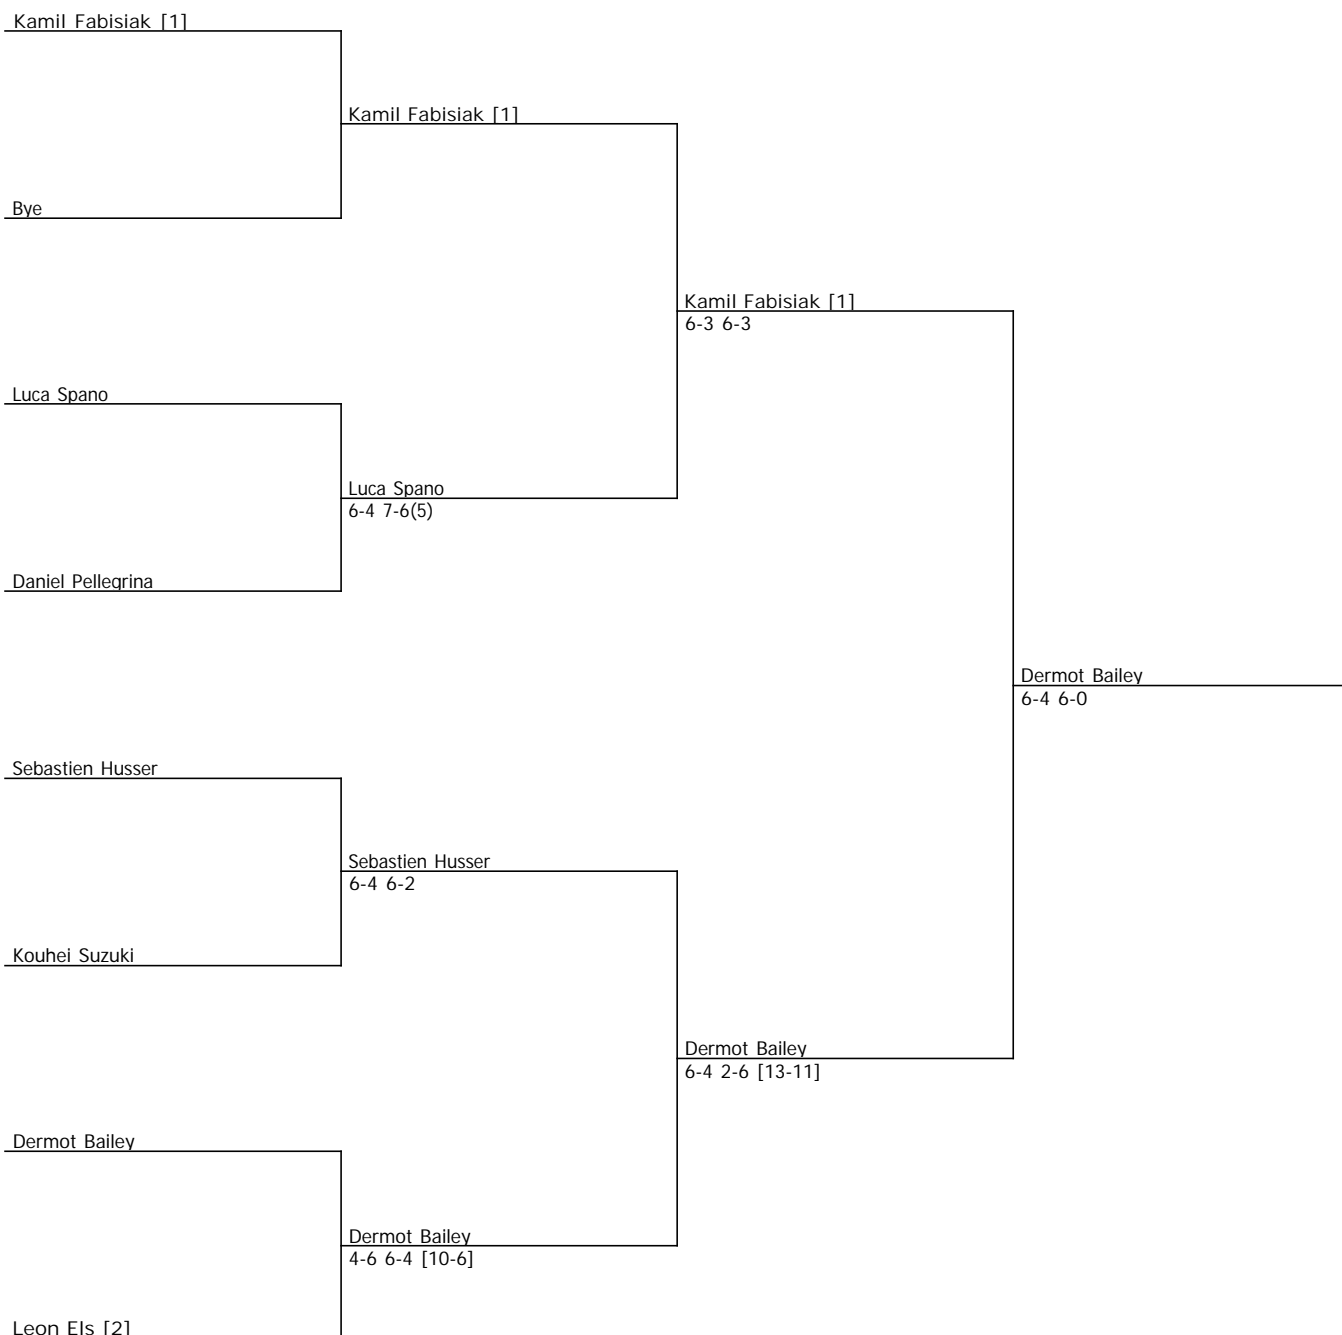

Biel-Bienne Tournament

UNIQLO Wheelchair Tennis Tour

MS - MEN'S SINGLES
CONSOLATION CONSOLATION

Week of 10 MAR 2016	City,Country Biel-Bienne, SUI	Tourn. Key WC-ITF3S-SUI-02A-2016	ITF Referee Karin Rosser
Quarterfinals		Semifinals	Final
Winner			

www.itftennis.com

	# Seeded Players	# Alternates	Replacing	Draw date/time:
	1 Kamil Fabisiak			Last Direct Acceptance
	2 Leon Els			Player representatives
				Signature
				Karin Rosser