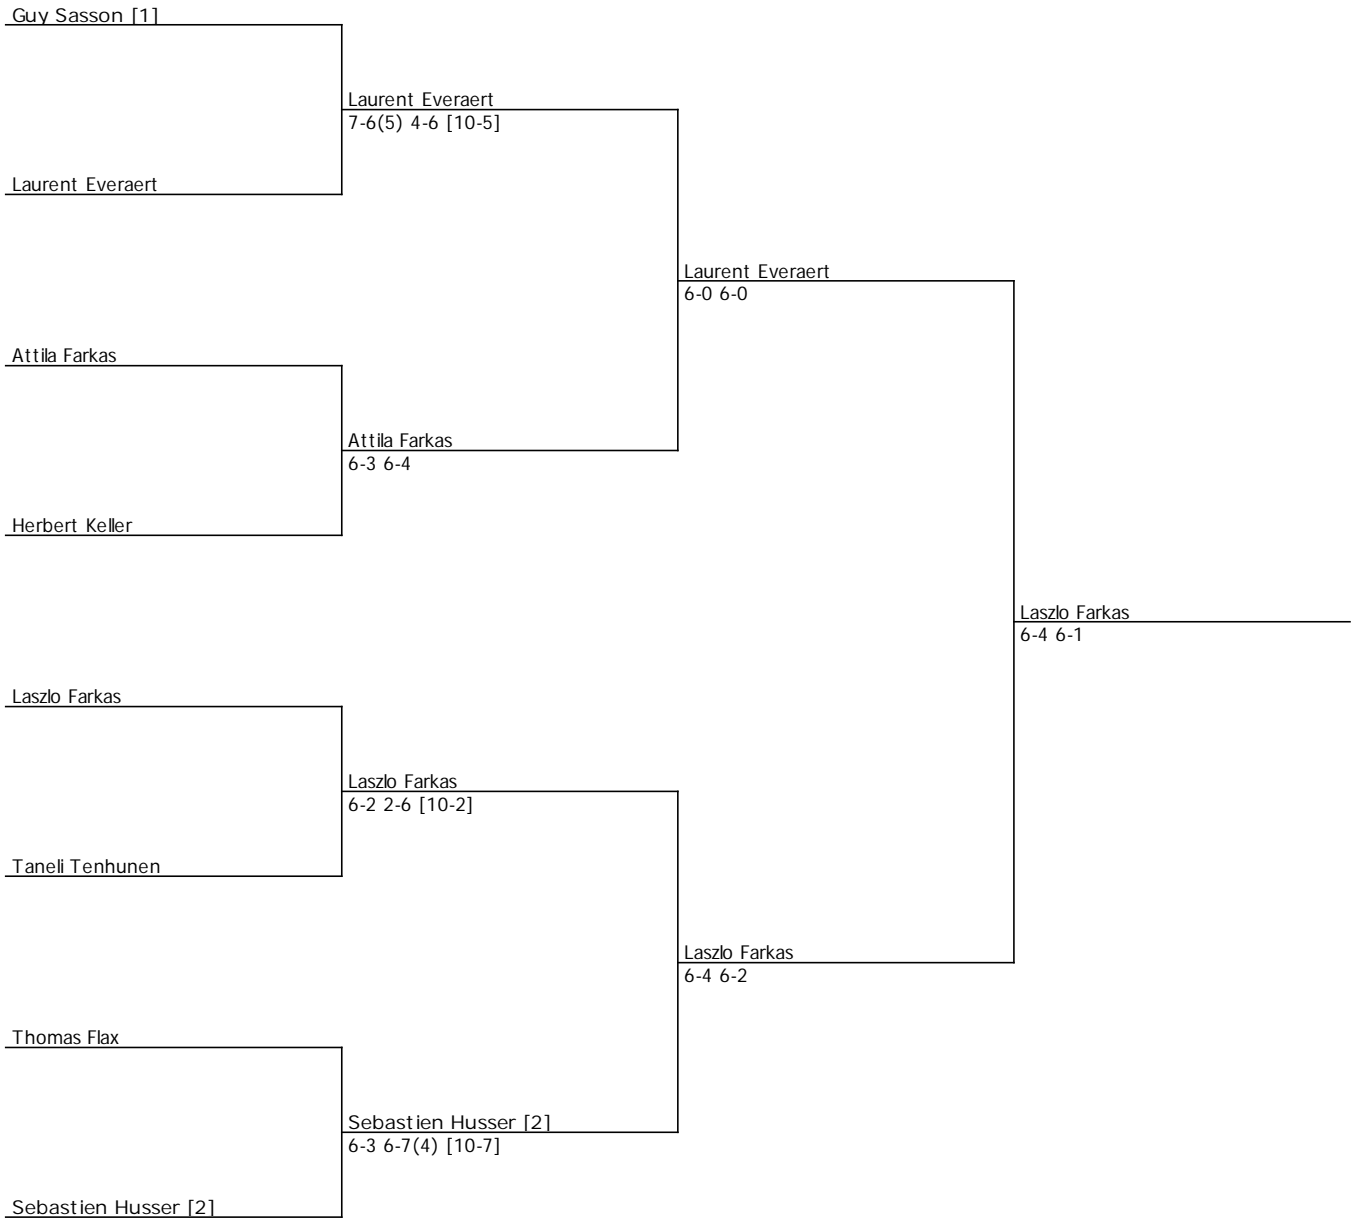

Biel-Bienne Indoors

UNIQLO Wheelchair Tennis Tour

MS - MEN'S SINGLES
CONSOLATION CONSOLATION

UNIQLO
WHEELCHAIR
TENNIS TOUR

Week of
07 MAR 2019

City, Country
Biel-Bienne, SUI

Tourn. Key
WC-ITF3S-SUI-01A-2019

ITF Referee
Karin Rosser

Quarterfinals

Semifinals

Final

Winner

www.itftennis.com

	# Seeded Players	# Alternates	Replacing	Draw date/time:
	1 Guy Sasson			Last Direct Acceptance
	2 Sebastien Husser			Player representatives
				Signature
				Karin Rosser