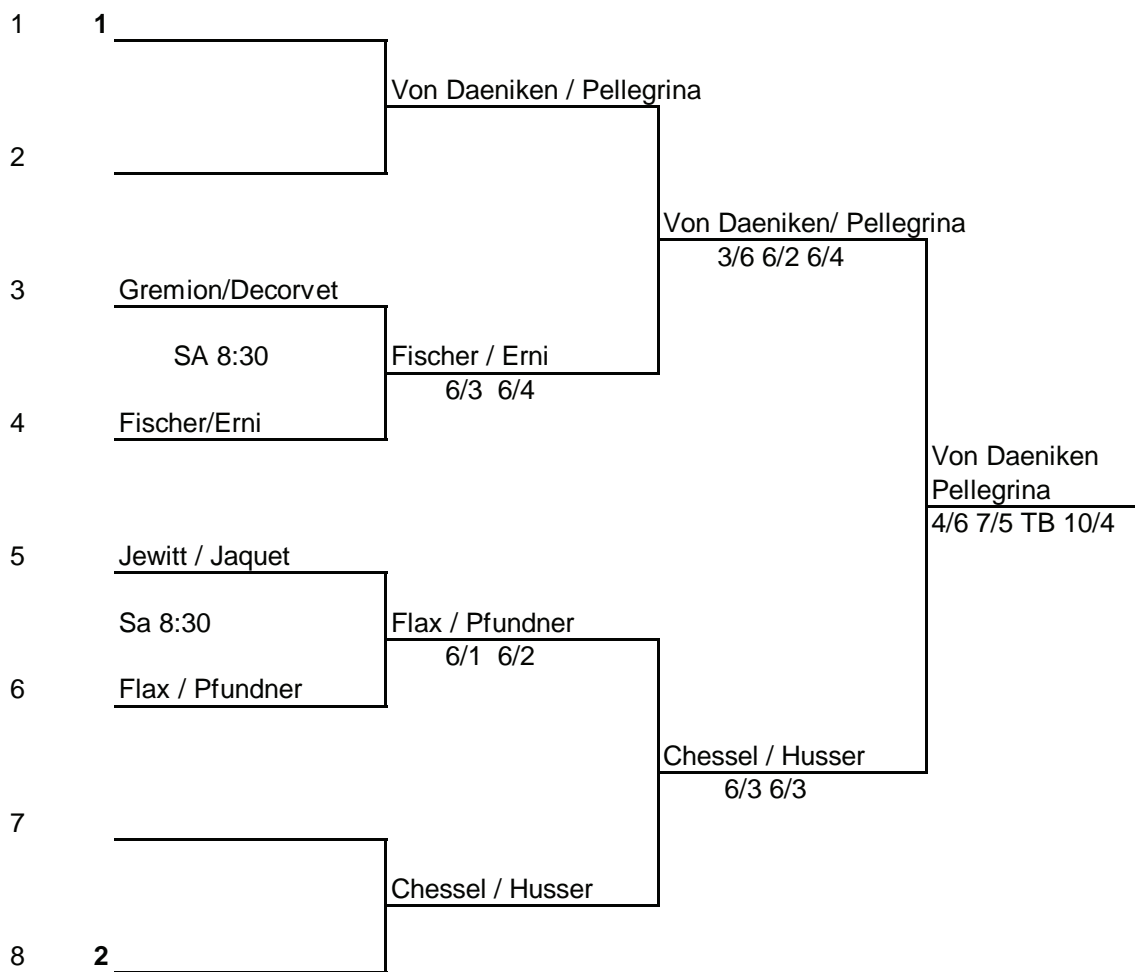

14ème Bulle Indoor 21 - 23 Mai 2010

Men Double Main Draw

Seedings:

No. 1: Von Daeniken / Pellegrina 109

No. 2: Chessel / Husser 113

Ranking 17 mai 2010

Date: ; Time:.

Rollstuhlsport Schweiz **SPV**
Sport suisse en fauteuil roulant **ASP**
Sport svizzero in carrozzella **ASP**
Wheelchair Sport Switzerland **SPA**