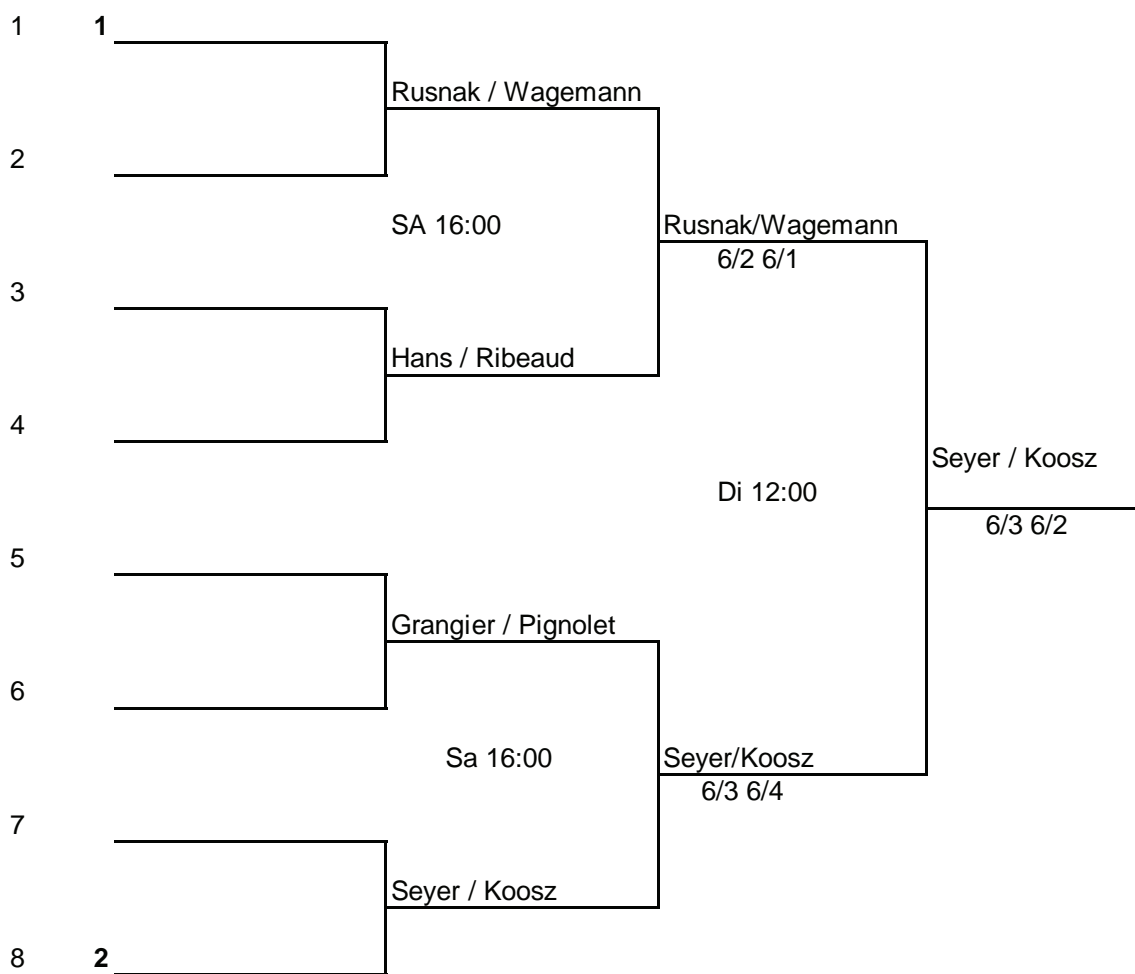

14ème Bulle Indoor 21 - 23 Mai 2010

Women Double Main Draw

Seedings:

No. 1: Rusnak / Wagemann 103

No. 2: Seyer / Kooz 128

Ranking 17 mai 2010

Date: ; Time:.

Rollstuhlsport Schweiz **SPV**
Sport suisse en fauteuil roulant **ASP**
Sport svizzero in carrozzella **ASP**
Wheelchair Sport Switzerland **SPA**