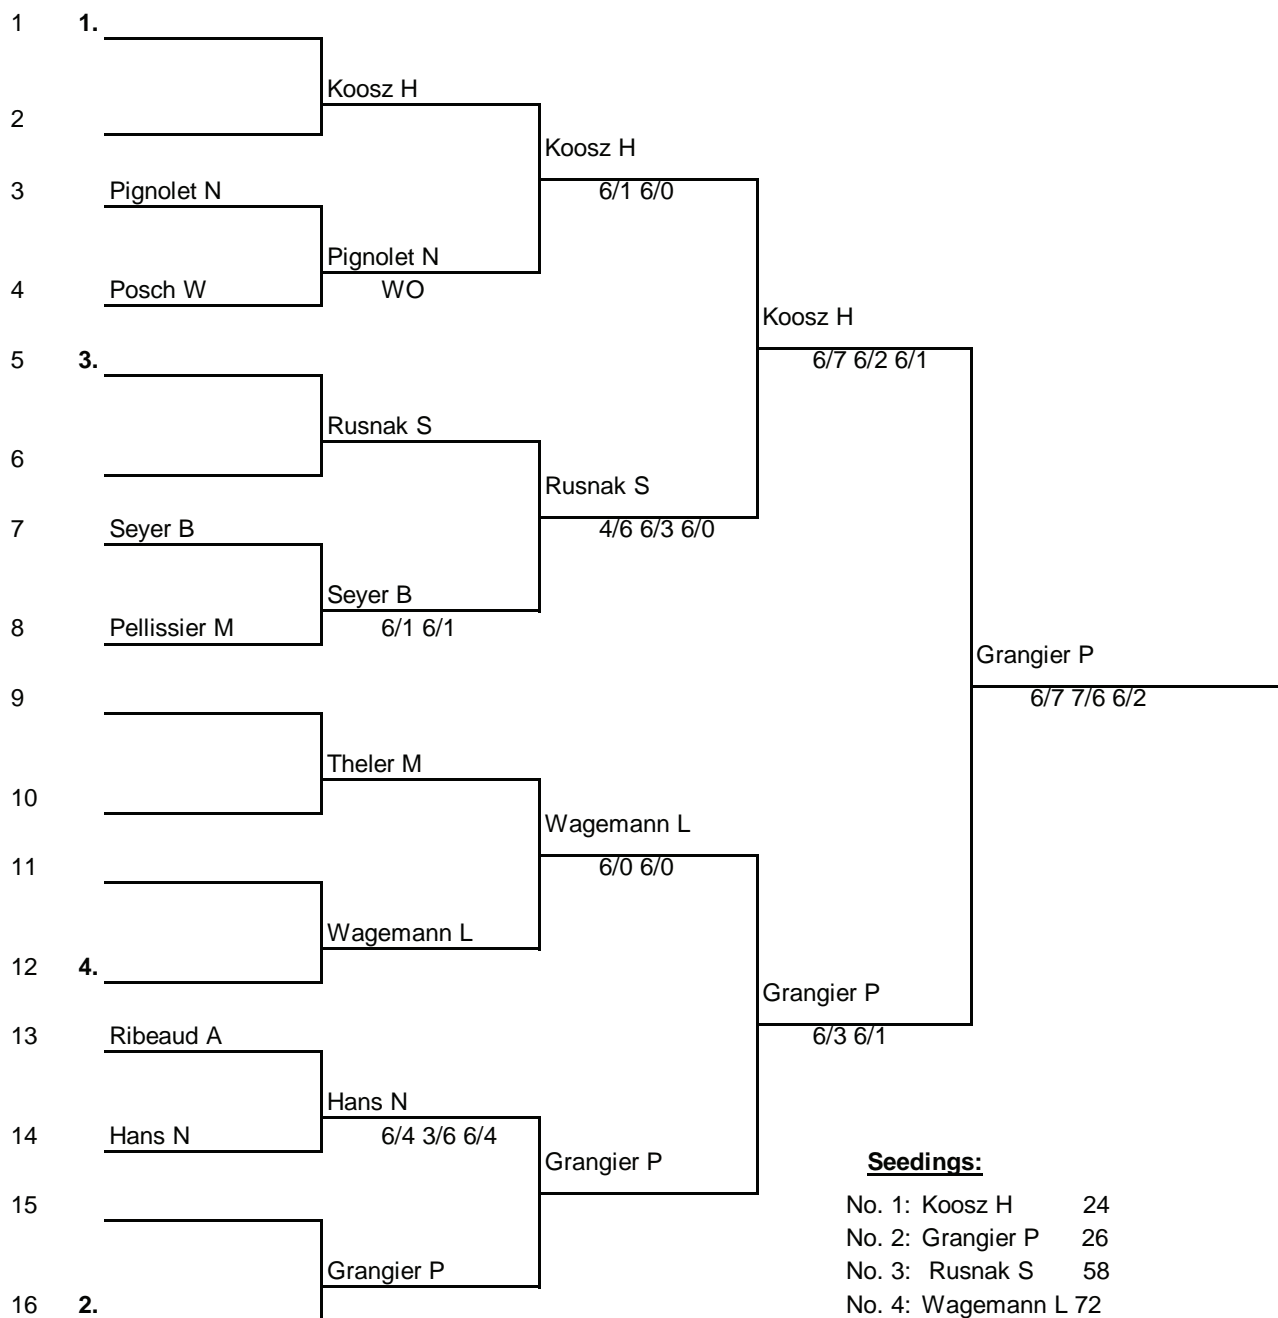

14ème Bulle Indoor 21 - 23 Mai 2010

Women Singles Main Draw

Ranking 17 mai 2010

Date : Time: