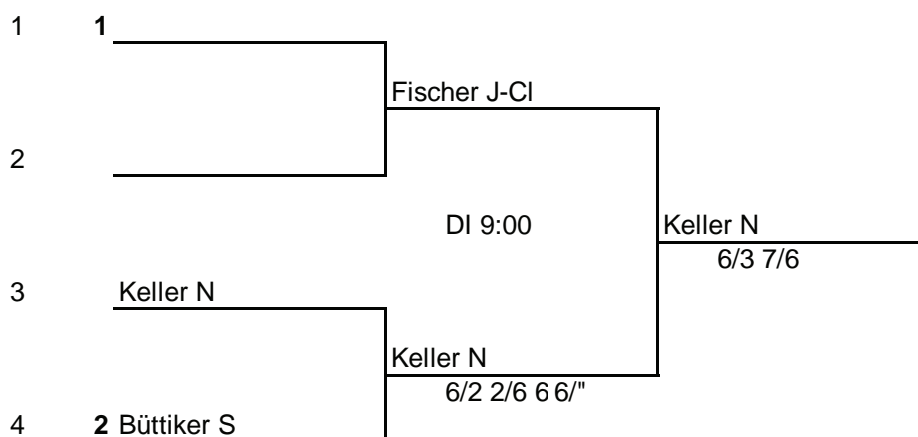

12ème Bulle Indoor 21- 23 Mai 2010

Men Singles Consolation Second Draw

Seedings:

No. 1:

No. 2:

Date: ; Time:.

Rollstuhlsport Schweiz **SPV**
Sport suisse en fauteuil roulant **ASP**
Sport svizzero in carrozzella **ASP**
Wheelchair Sport Switzerland **SPA**