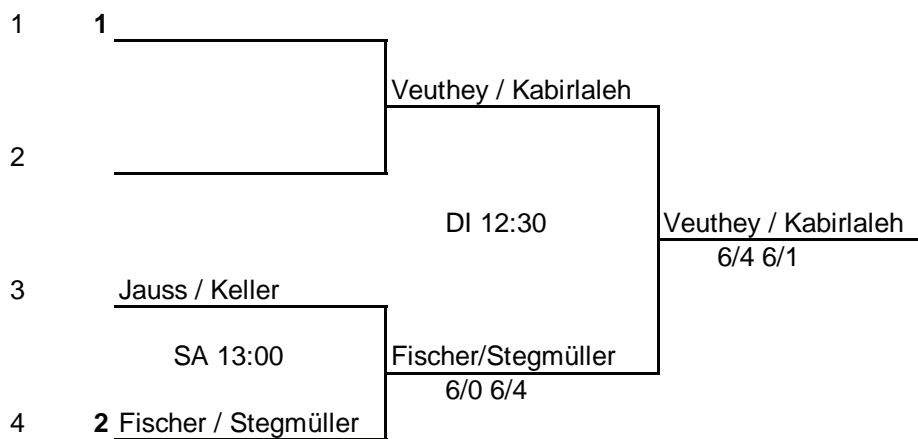

14ème Bulle Indoor 21 - 23 Mai 2010

Men Double Second Draw

Seedings:

No. 1:

No. 2:

Date: ; Time:.

Rollstuhl Sport Schweiz **SPV**
Sport suisse en fauteuil roulant **ASP**
Sport svizzero in carrozzella **ASP**
Wheelchair Sport Switzerland **SPA**