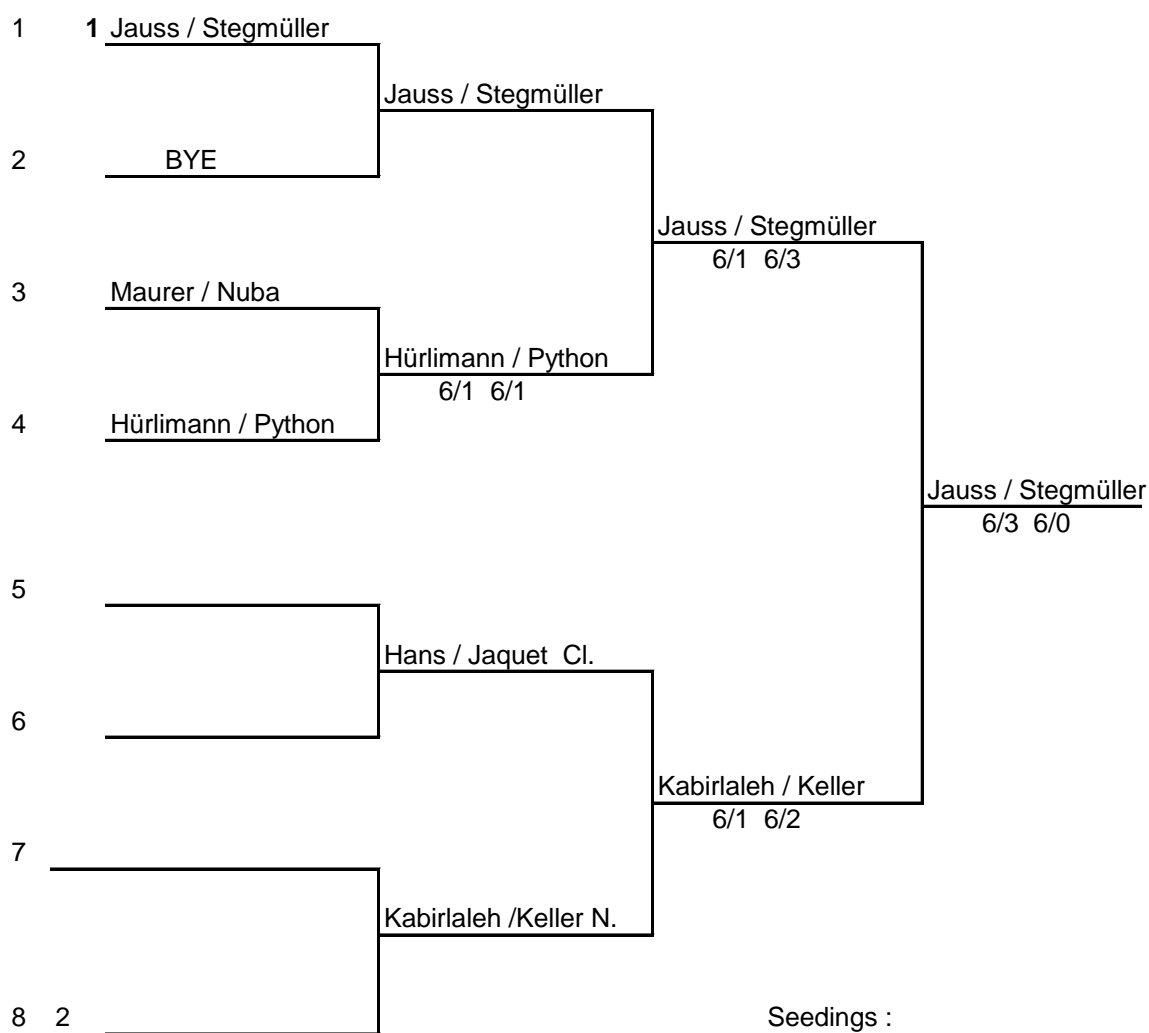

15ème Bulle Indoor 20 - 21 - 22 Mai 2011

Men Double Second Draw

Seedings :

N° 1 : Jauss / Stegmüller

N° 2 : Kabirlaleh / Keller N.

Date: .; Time:.

Rollstuhl Sport Schweiz SPV
Sport suisse en fauteuil roulant ASP
Sport svizzero in carrozzella ASP
Wheelchair Sport Switzerland SPA

NEC
Wheelchair
Tennis Tour