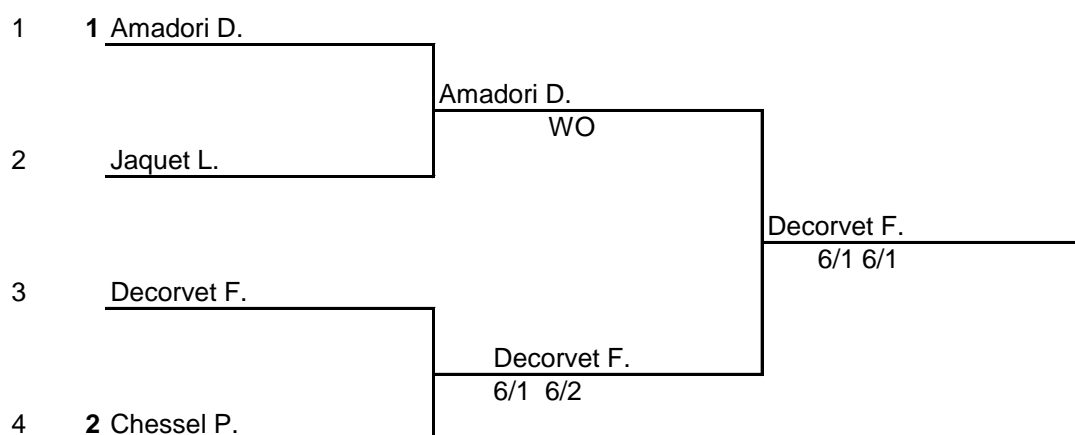

15ème Bulle Indoor 20 - 21 - 22 Mai 2011

Men Singles Consolation Main Draw

Date: .; Time:.