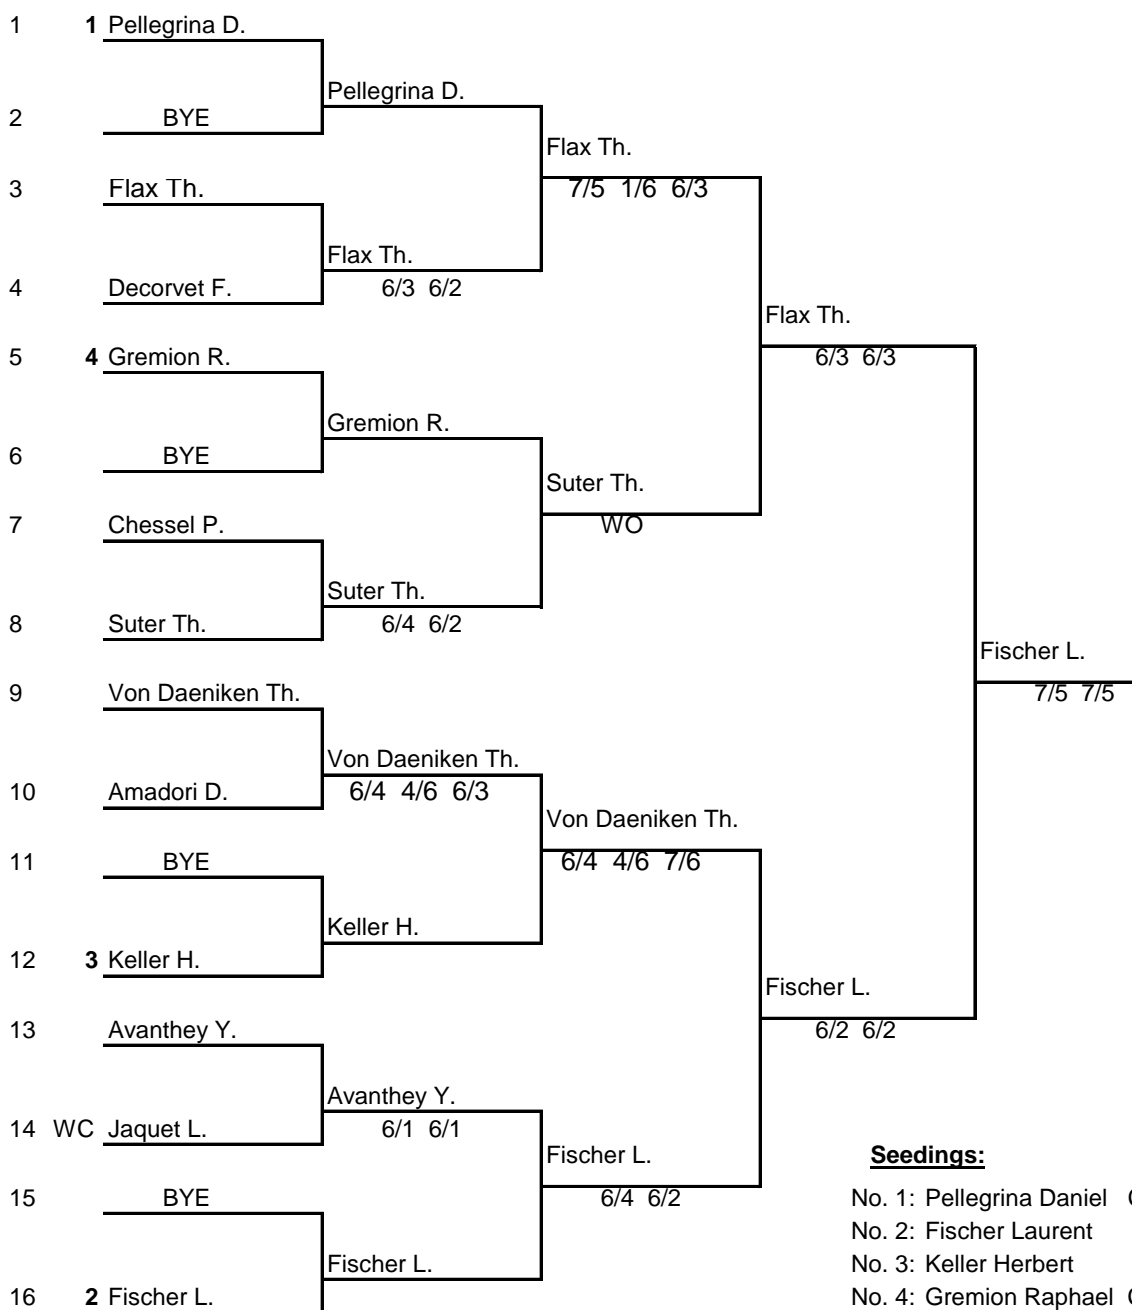

15ème Bulle Indoor 20 - 21 - 22 Mai 2011

Men Singles Main Draw

Rankings: 16 mai 2011

Rollstuhlsport Schweiz SPV
Sport suisse en fauteuil roulant ASP
Sport svizzero in carrozzella ASP
Wheelchair Sport Switzerland SPA

NEC
Wheelchair
Tennis Tour