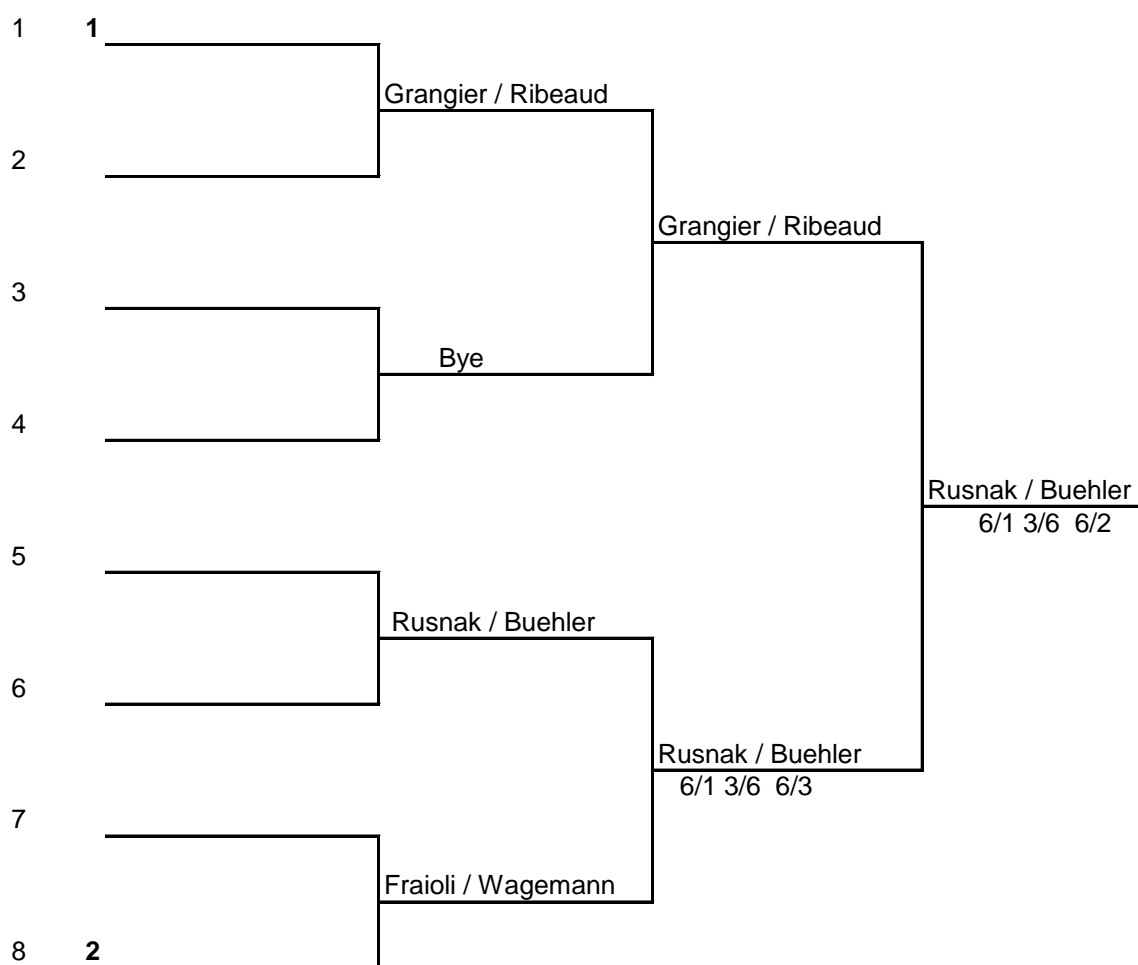

15ème Bulle Indoor 20 - 21 - 22 Mai 2011

Women Double Main Draw

Seedings:

No. 1: Grangier / Ribeaud

88

Date: .; Time:.

Rollstuhl Sport Schweiz **SPV**
Sport suisse en fauteuil roulant **ASP**
Sport svizzero in carrozzella **ASP**
Wheelchair Sport Switzerland **SPA**

NEC
Wheelchair
Tennis Tour