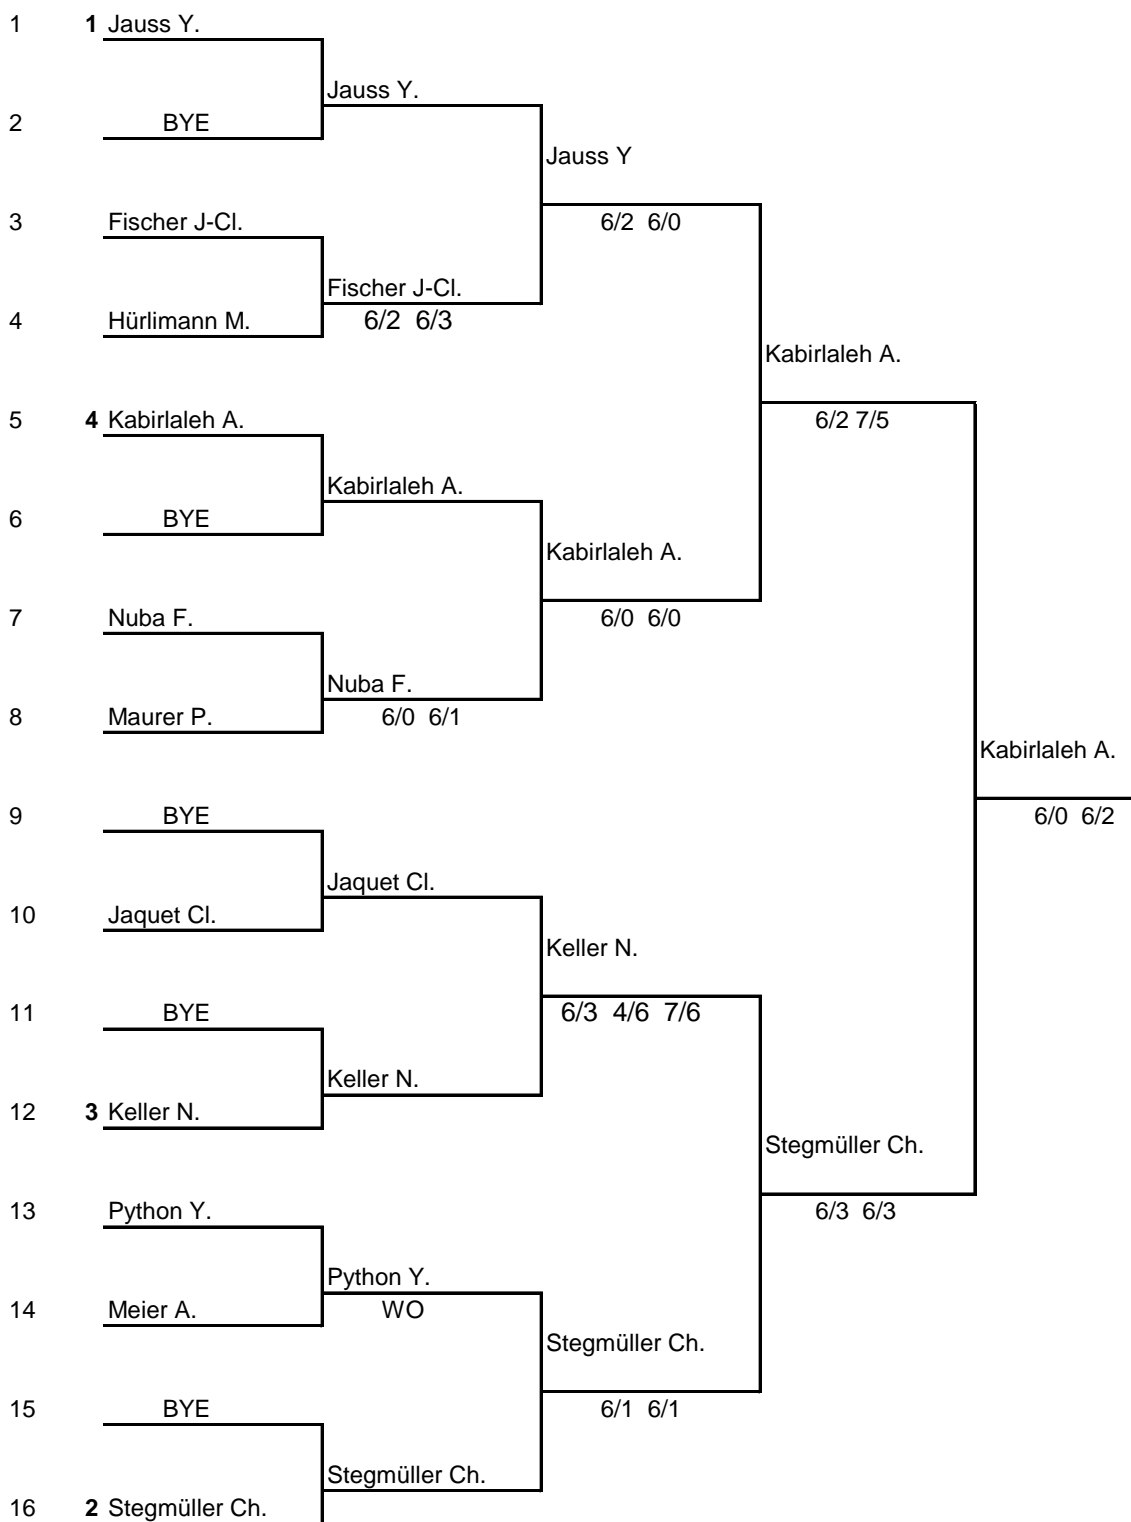

15ème Bulle Indoor 20 - 21 - 22 Mai 2011

Men Singles Second Draw

Rollstuhlsport Schweiz **SPV**
Sport suisse en fauteuil roulant **ASP**
Sport svizzero in carrozzella **ASP**
Wheelchair Sport Switzerland **SPA**

NEC
Wheelchair
Tennis Tour