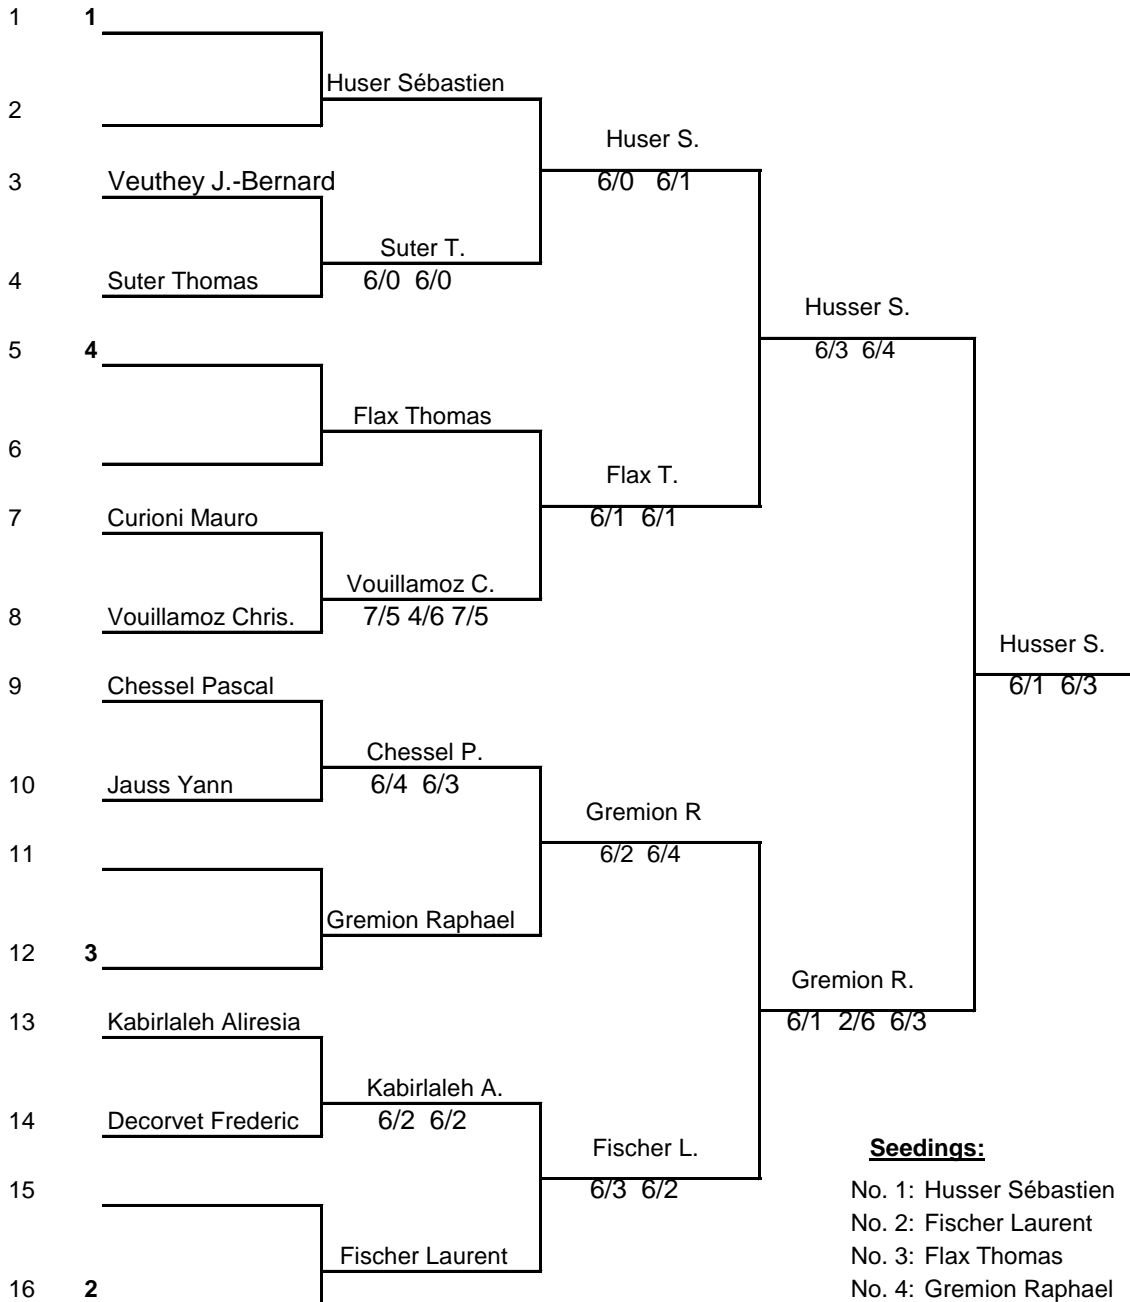

16ème Bulle Indoors 25 - 26 - 27 Mai 2012

Men Singles Main Draw

Rankings: 24 mai 2012

Rollstuhl Sport Schweiz SPV
Sport suisse en fauteuil roulant ASP
Sport svizzero in carrozzella ASP
Wheelchair Sport Switzerland SPA

NEC
Wheelchair
Tennis Tour