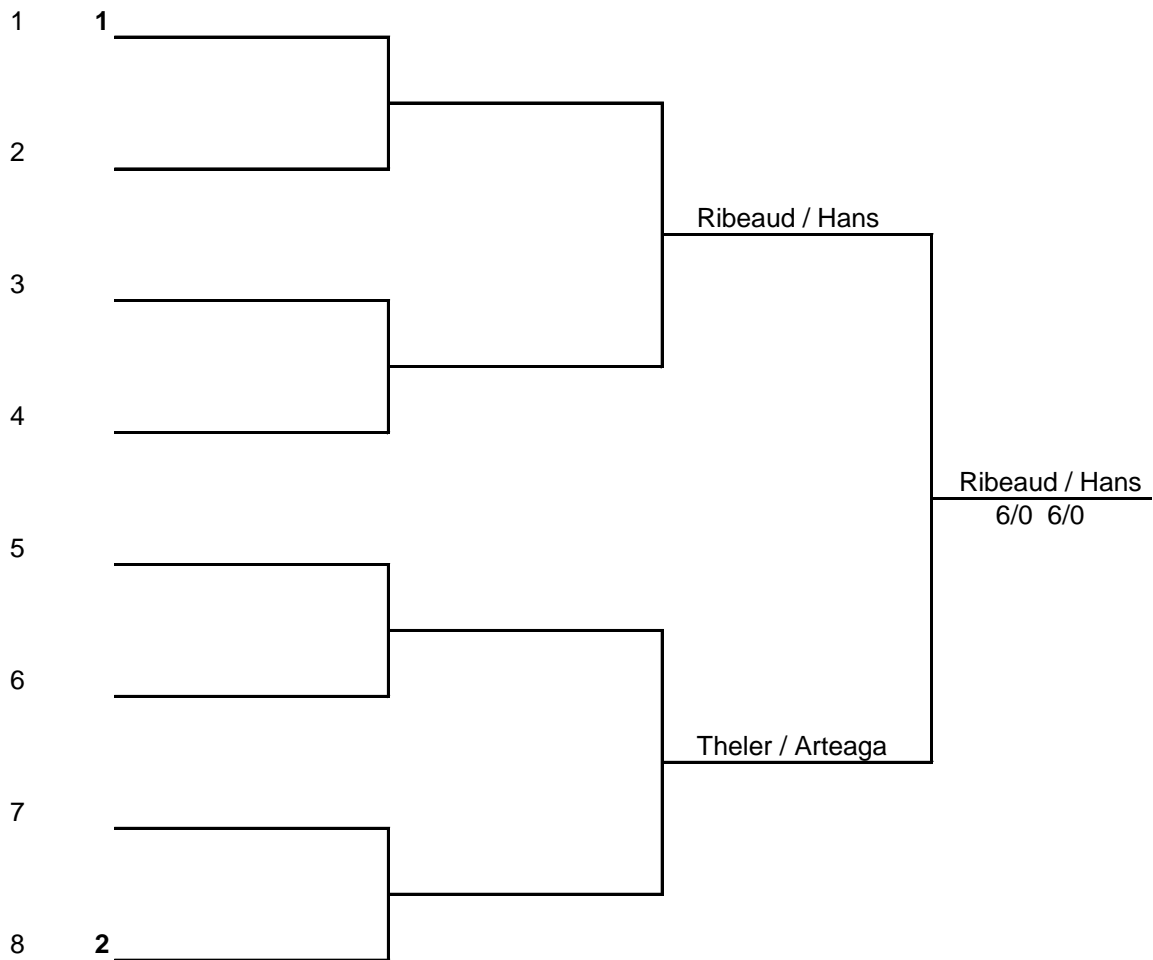

16ème Bulle Indoors 25 - 26 - 27 Mai 2012

Women Double Main Draw

Date: .; Time:.

Rollstuhl/sport Schweiz SPV
Sport suisse en fauteuil roulant ASP
Sport svizzero in carrozzella ASP
Wheelchair Sport Switzerland SPA

NEC
Wheelchair
Tennis Tour