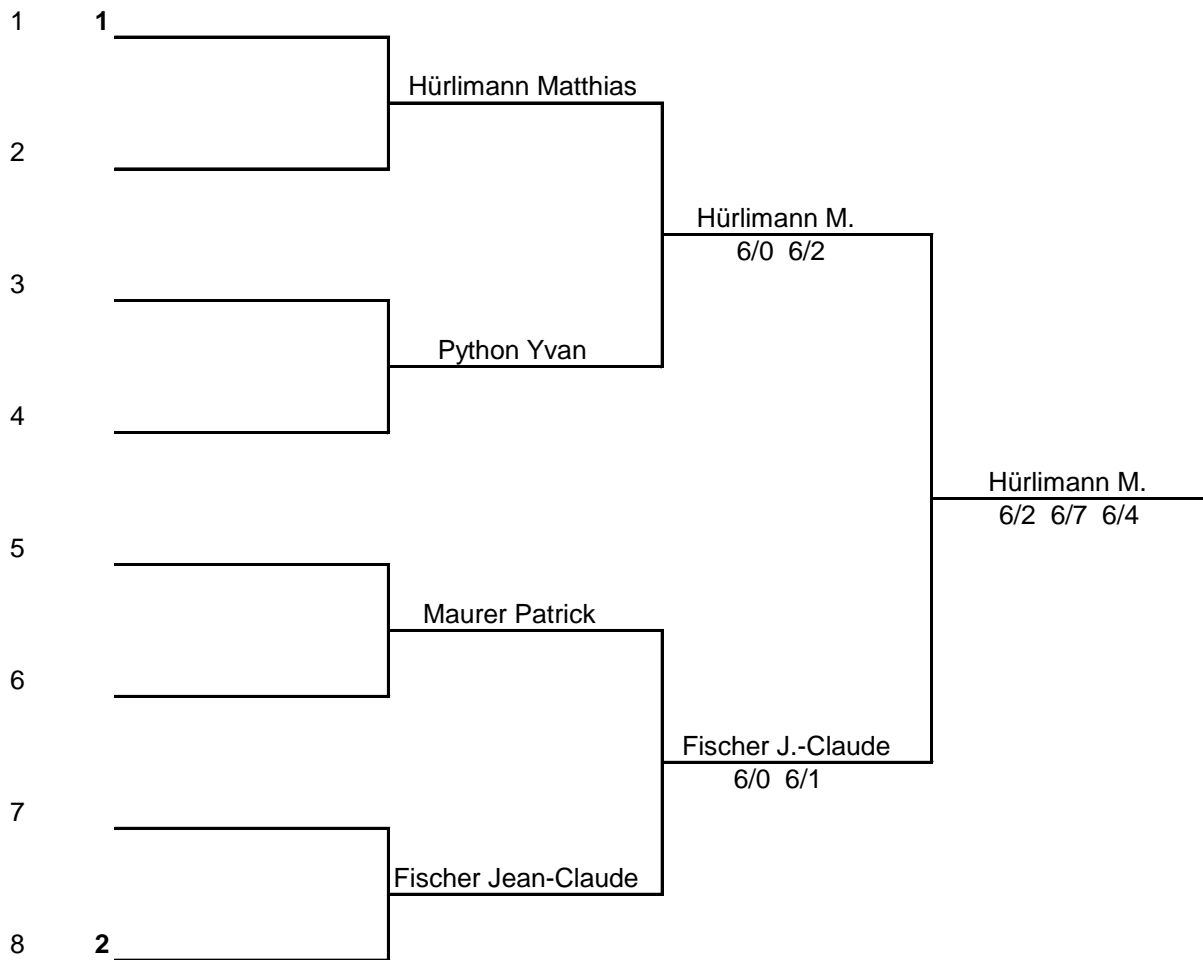

16ème Bulle Indoors 25 - 26 - 27 Mai 2012

Men Singles Consolation Second Draw

Date: .; Time:.

Rollstuhl Sport Schweiz **SPV**
Sport suisse en fauteuil roulant **ASP**
Sport svizzero in carrozzella **ASP**
Wheelchair Sport Switzerland **SPA**

NEC
Wheelchair
Tennis Tour