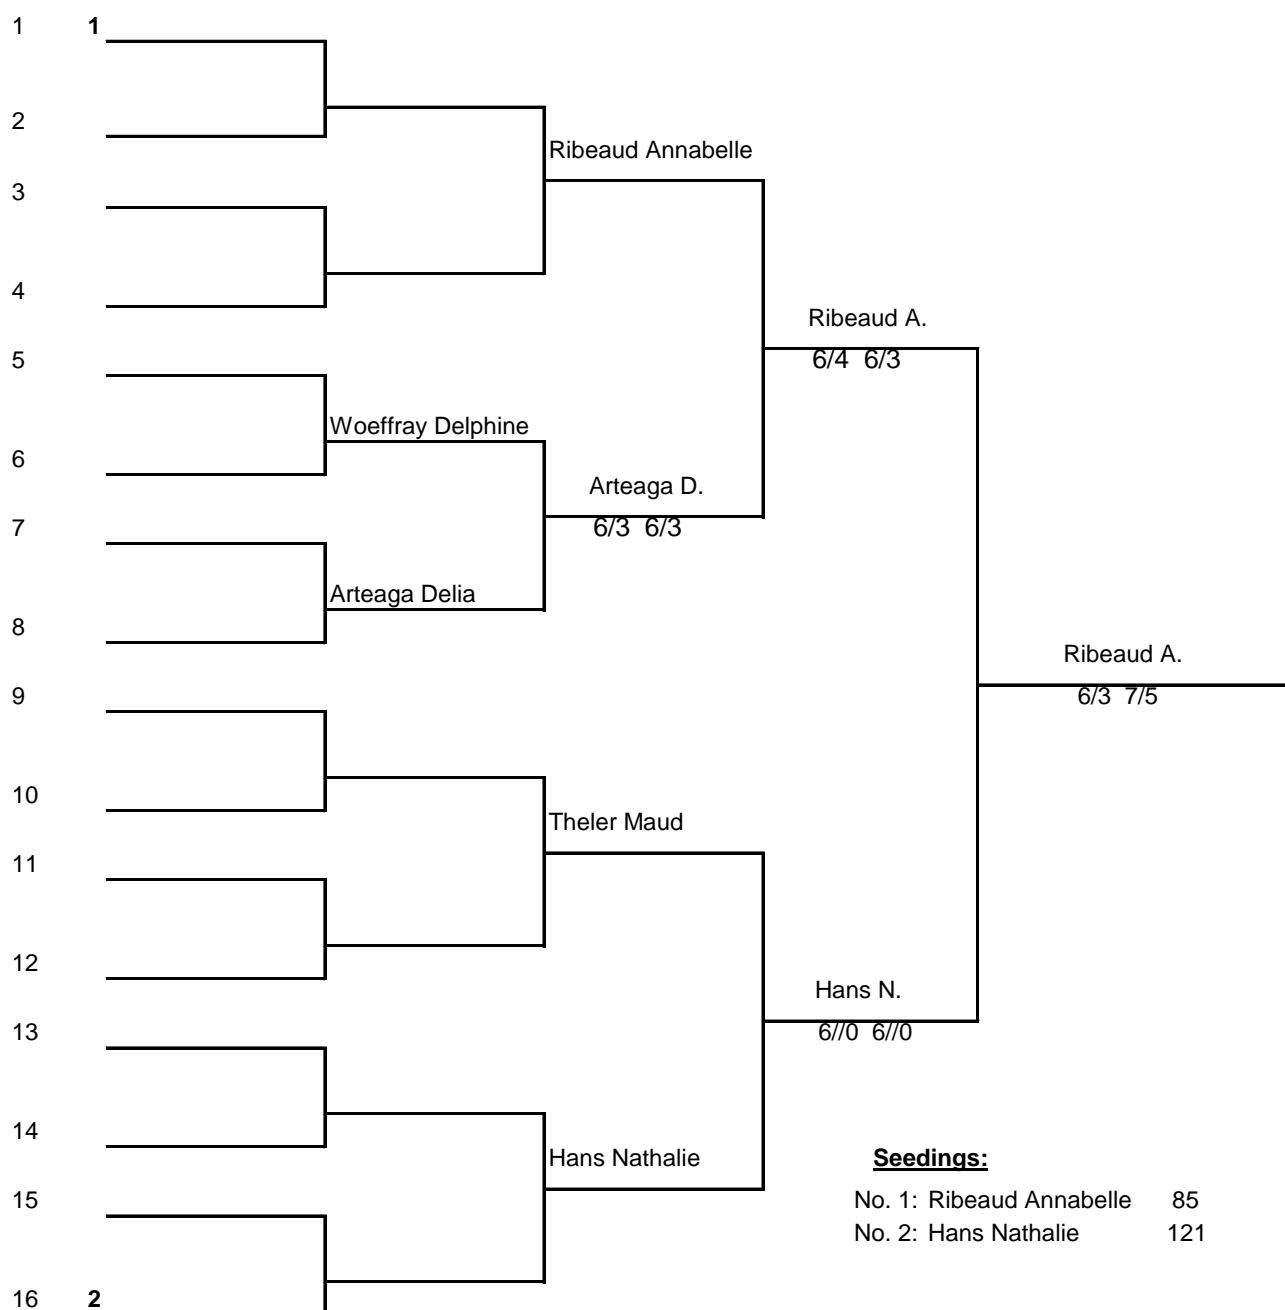

16ème Bulle Indoors 25 - 26 - 27 Mai 2012

Women Singles Main Draw

Rollstuhl Sport Schweiz **SPV**
Sport suisse en fauteuil roulant **ASP**
Sport svizzero in carrozzella **ASP**
Wheelchair Sport Switzerland **SPA**

NEC
Wheelchair
Tennis Tour