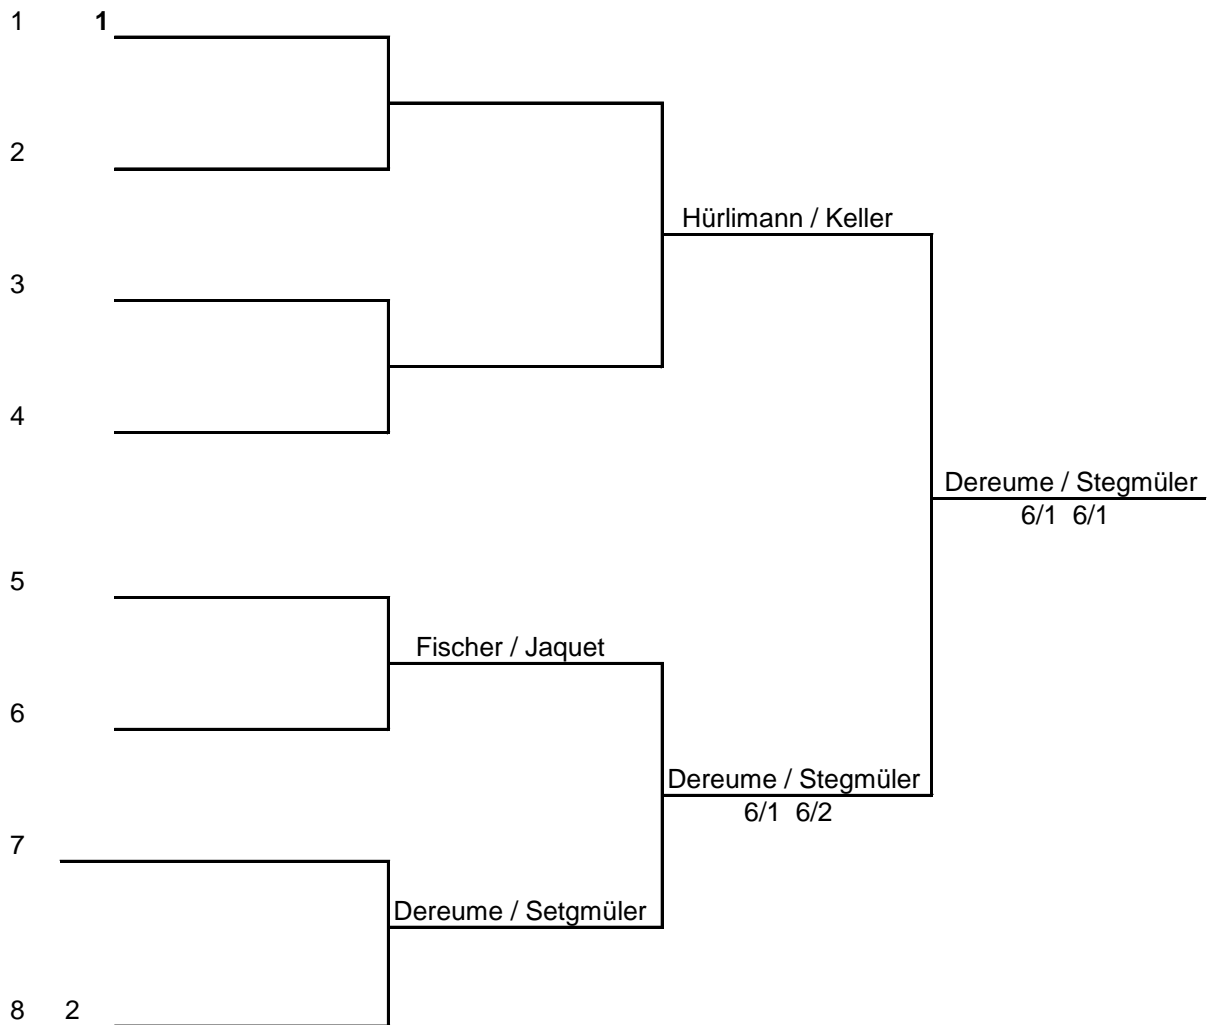

16ème Bulle Indoors 25 - 26 - 27 Mai 2012

Men Double Second Draw

Date: .; Time:.

Rollstuhl Sport Schweiz **SPV**
Sport suisse en fauteuil roulant **ASP**
Sport svizzero in carrozzella **ASP**
Wheelchair Sport Switzerland **SPA**

NEC
Wheelchair
Tennis Tour