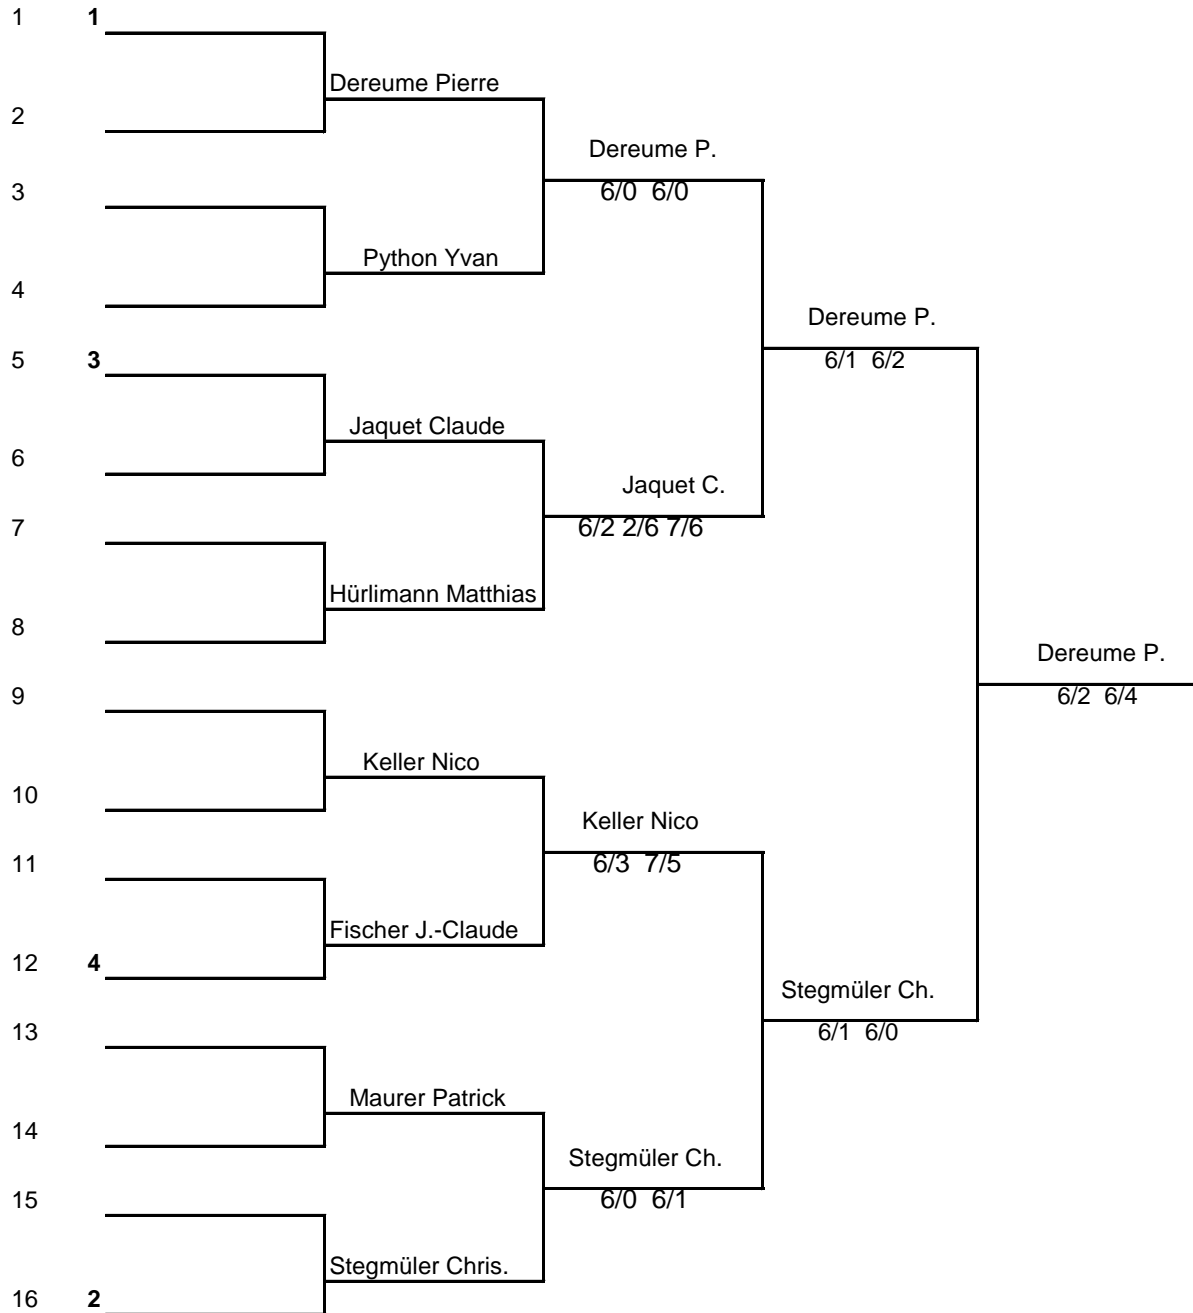

16ème Bulle Indoors 25 - 26 - 27 Mai 2012

Men Singles Second Draw

Date : Time:

Rollstuhl Sport Schweiz **SPV**
Sport suisse en fauteuil roulant **ASP**
Sport svizzero in carrozzella **ASP**
Wheelchair Sport Switzerland **SPA**

NEC
Wheelchair
Tennis Tour