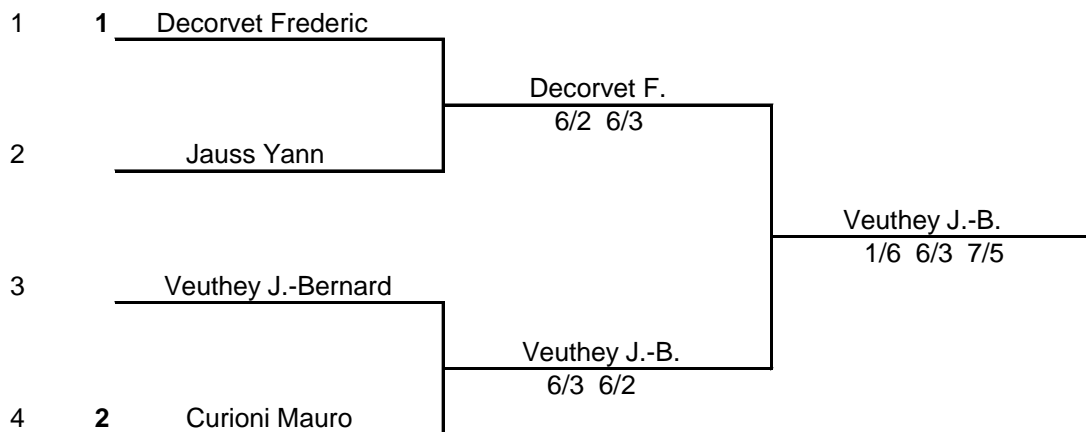

16ème Bulle Indoors 25 - 26 - 27 Mai 2012

Men Singles Consolation Main Draw

Date: .; Time:.

Rollstuhl Sport Schweiz **SPV**
Sport suisse en fauteuil roulant **ASP**
Sport svizzero in carrozzella **ASP**
Wheelchair Sport Switzerland **SPA**

NEC
Wheelchair
Tennis Tour