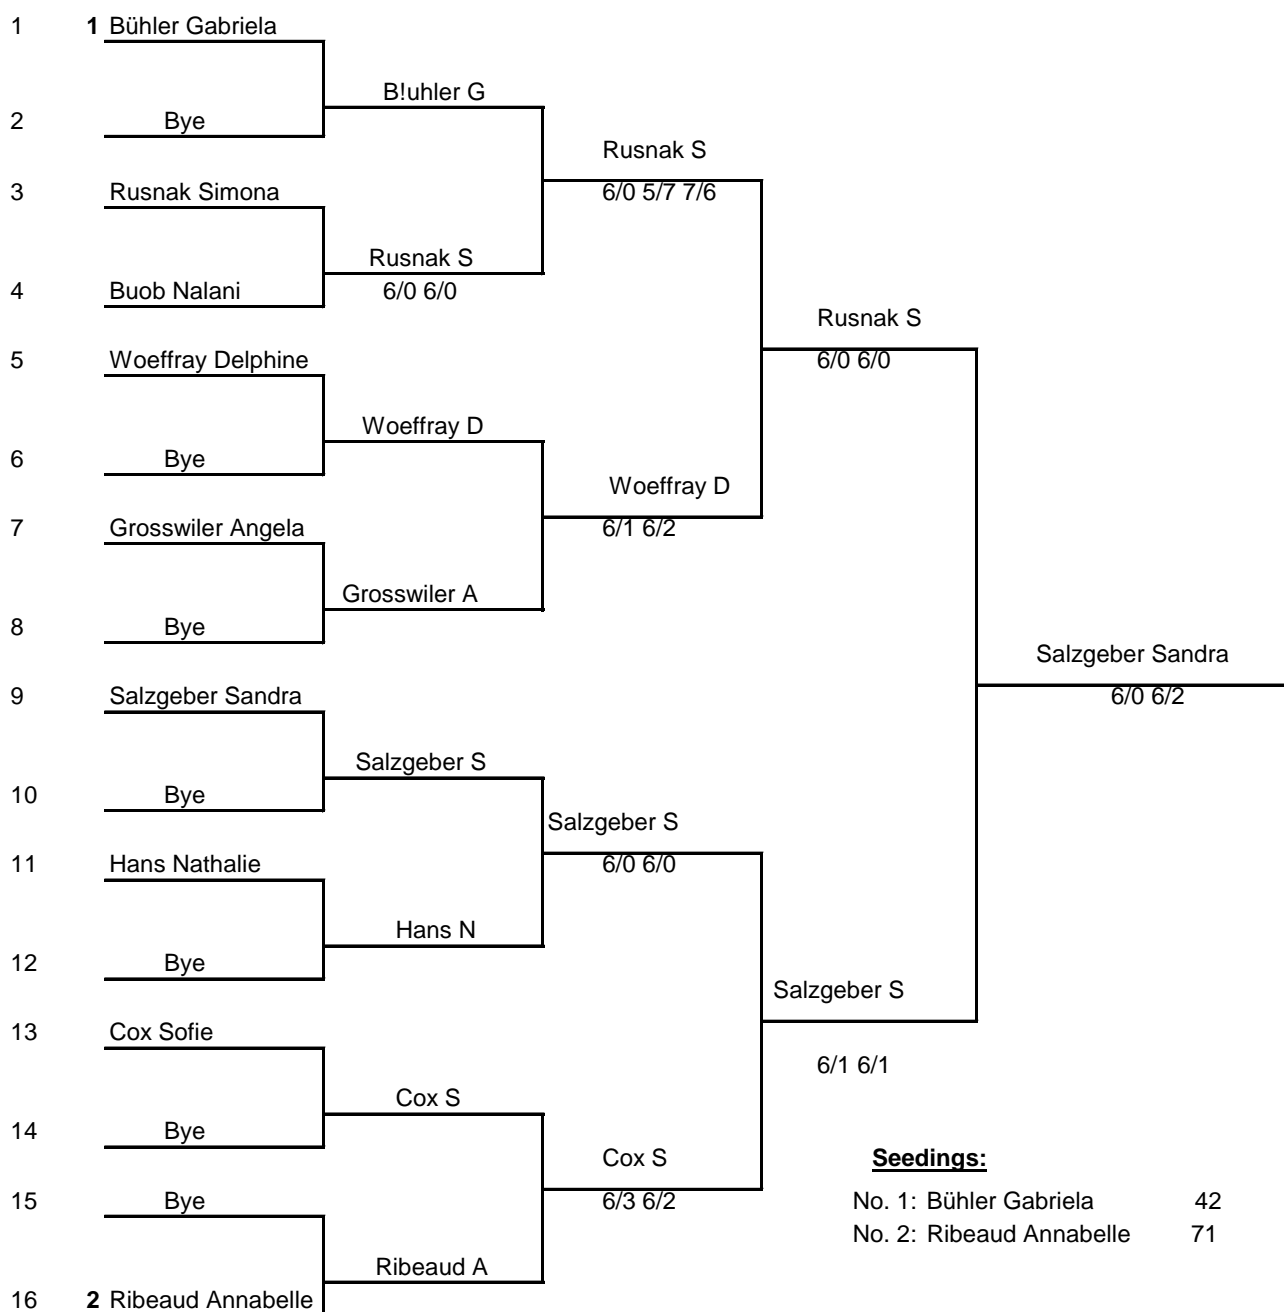

17ème Bulle Indoors 17 - 18 - 19 Mai 2013

Women Singles Main Draw

Seedings:

No. 1: Bühler Gabriela 42
No. 2: Ribeaud Annabelle 71

Rollstuhl Sport Schweiz SPV
Sport suisse en fauteuil roulant ASP
Sport svizzero in carrozzella ASP
Wheelchair Sport Switzerland SPA

NEC
Wheelchair
Tennis Tour