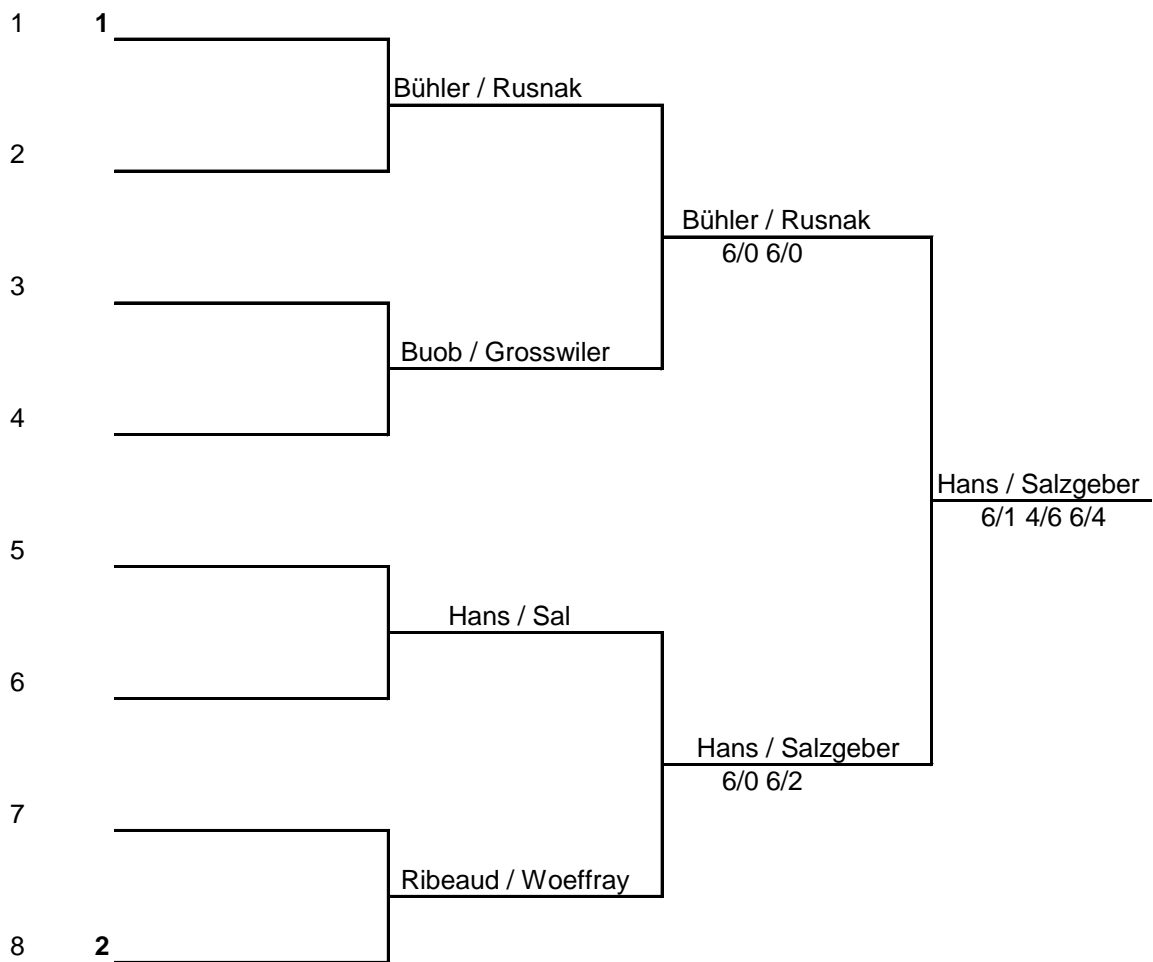

17ème Bulle Indoors 17 - 18 - 19 Mai 2013

Women Double Main Draw

Date: .; Time:.

Rollstuhl Sport Schweiz **SPV**
Sport suisse en fauteuil roulant **ASP**
Sport svizzero in carrozzella **ASP**
Wheelchair Sport Switzerland **SPA**

NEC
Wheelchair
Tennis Tour