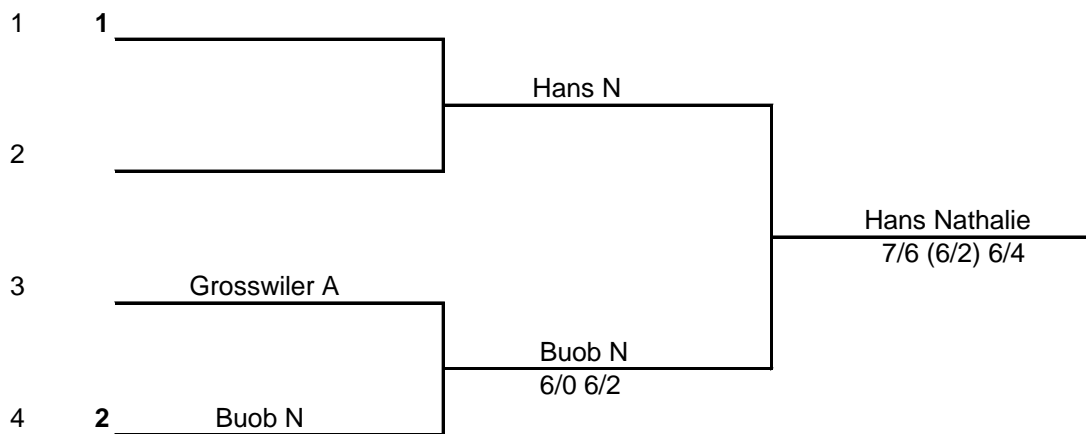

17ème Bulle Indoors 17 - 18 - 19 Mai 2013

Women Singles Consolation Main Draw

Date: .; Time:.