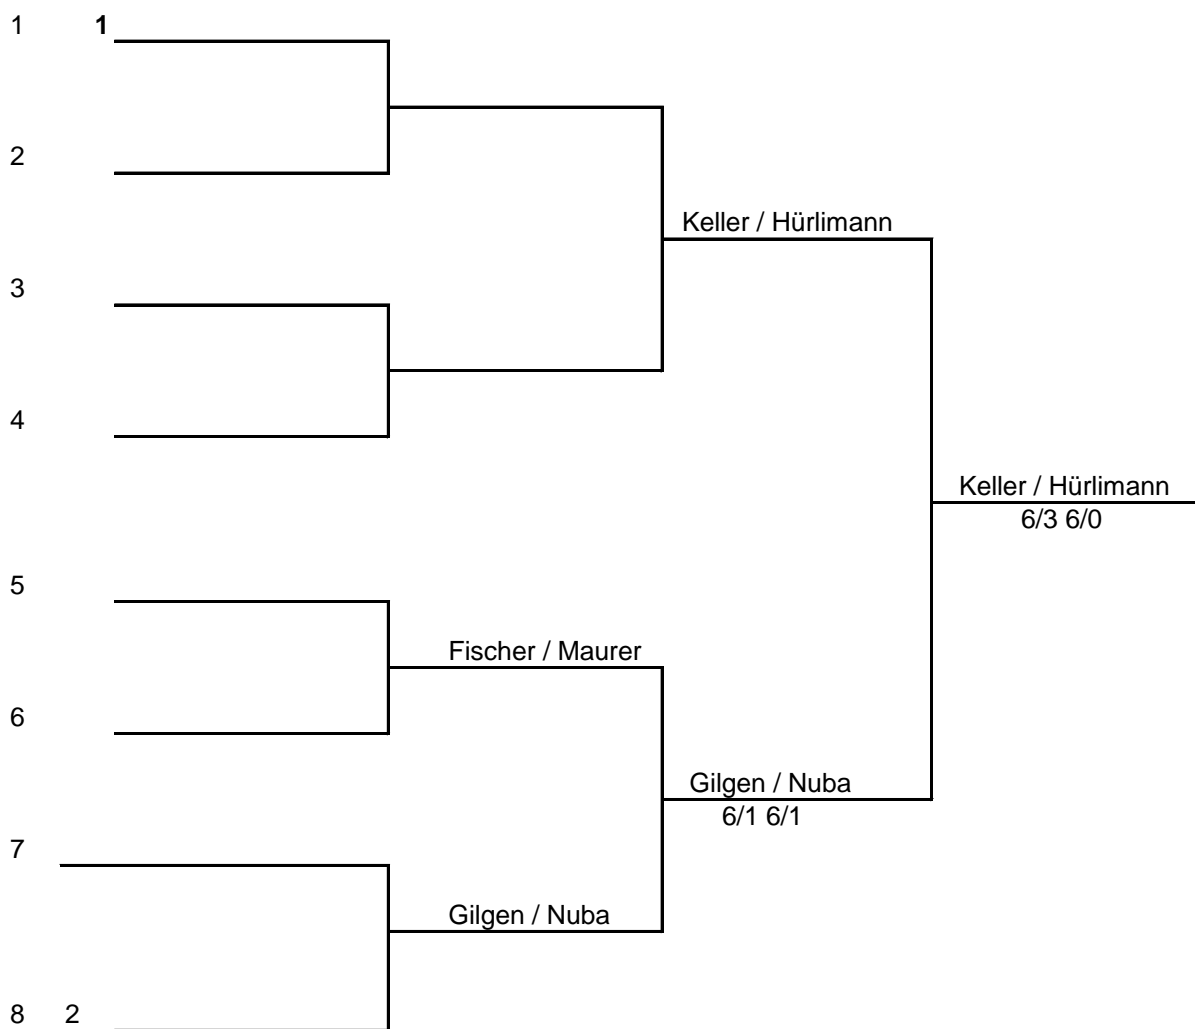

17ème Bulle Indoors 17- 18 - 19 Mai 2013

Men Double Second Draw

Date: .; Time:.

Rollstuhl Sport Schweiz **SPV**
Sport suisse en fauteuil roulant **ASP**
Sport svizzero in carrozzella **ASP**
Wheelchair Sport Switzerland **SPA**

NEC
Wheelchair
Tennis Tour