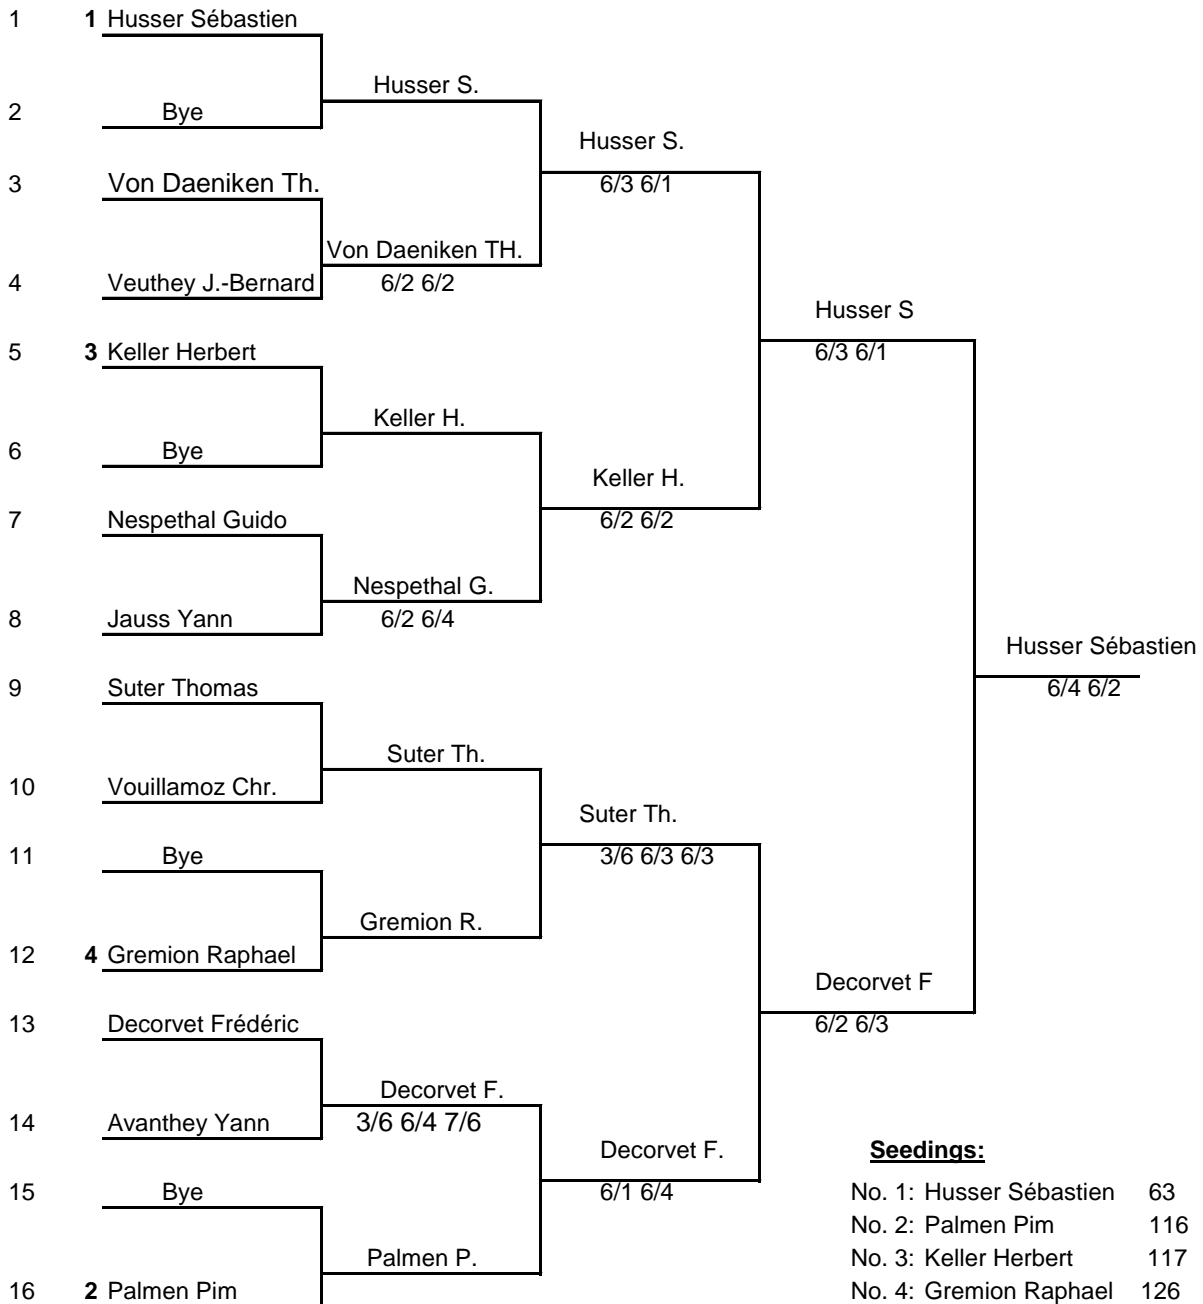

17ème Bulle Indoors 17 - 18 - 19 Mai 2013

Men Singles Main Draw

Rollstuhlsport Schweiz SPV
Sport suisse en fauteuil roulant ASP
Sport svizzero in carrozzella ASP
Wheelchair Sport Switzerland SPA

NEC
Wheelchair
Tennis Tour