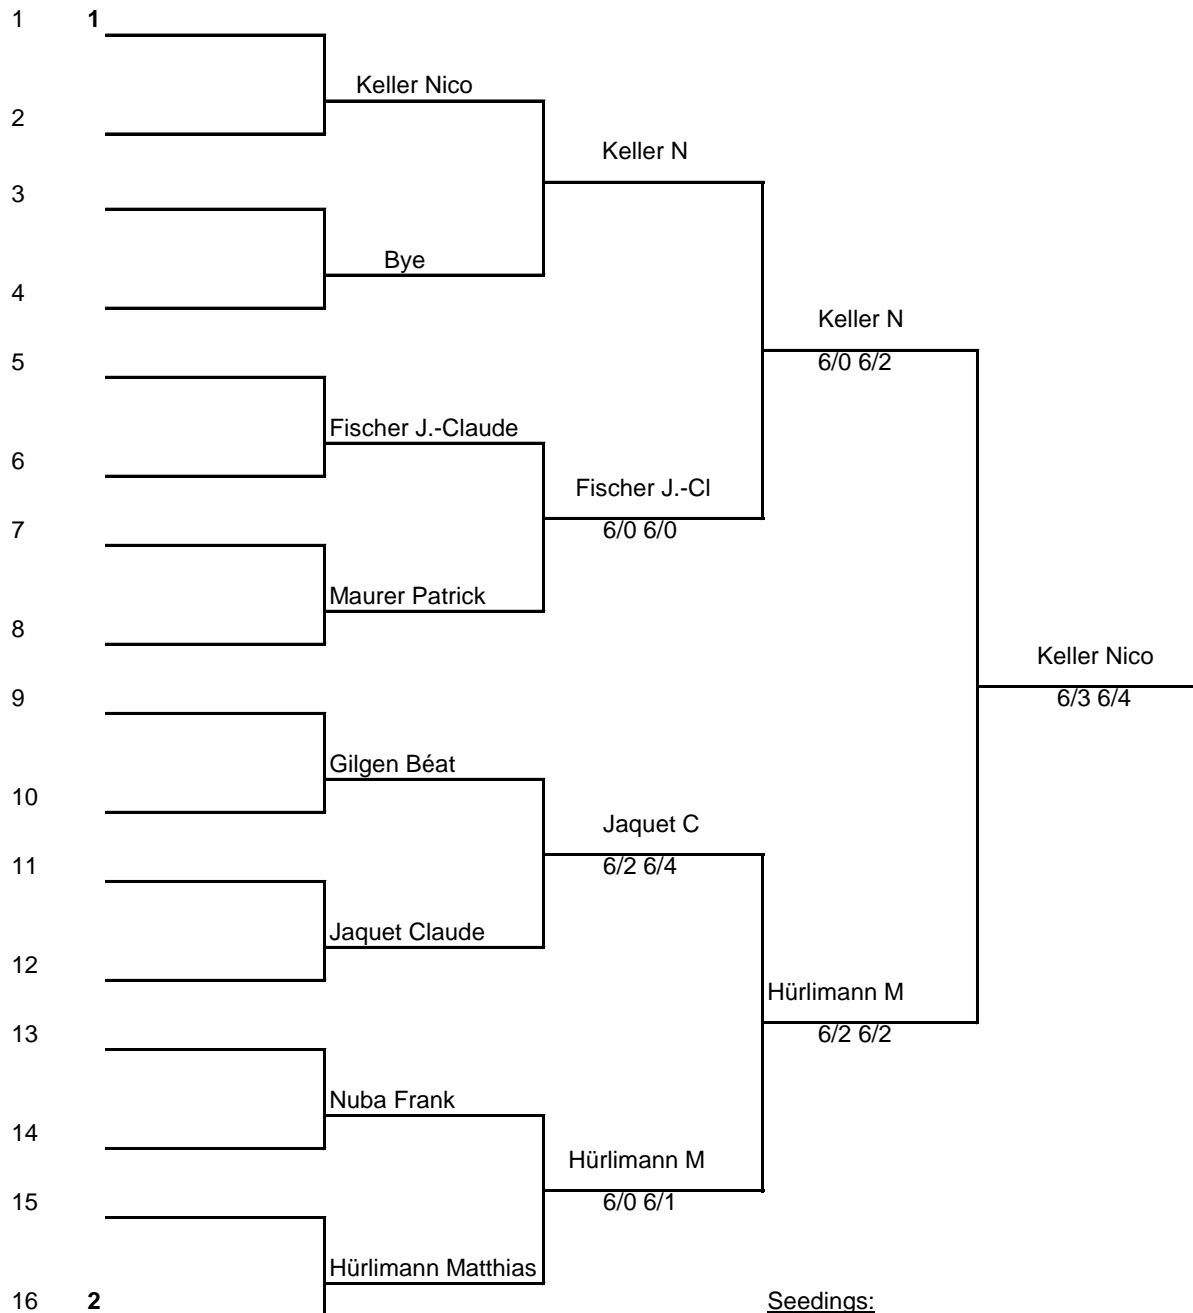

NEC
Wheelchair
Tennis Tour

17ème Bulle Indoors 17 - 18 - 19 Mai 2013

Women Singles Consolation Main Draw

Date: .; Time:.

17ème Bulle Indoors 17 - 18 - 19 Mai 2013

Men Singles Second Draw

Seedings:

N° 1 Keller Nico 353