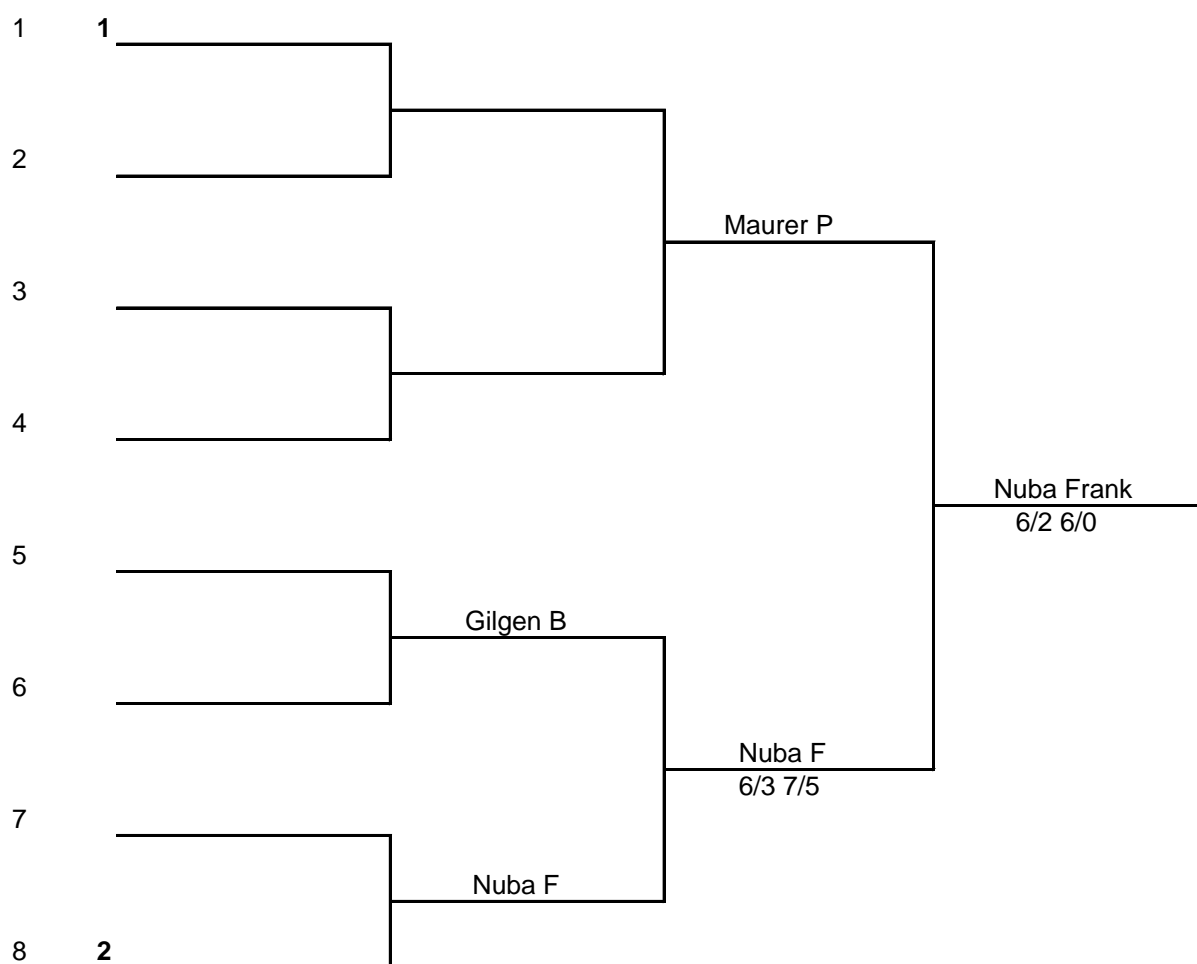

17ème Bulle Indoors 17- 18 - 19 Mai 2013

Men Double Second Draw

Date: .; Time:.

Rollstuhl Sport Schweiz **SPV**
Sport suisse en fauteuil roulant **ASP**
Sport svizzero in carrozzella **ASP**
Wheelchair Sport Switzerland **SPA**

NEC
Wheelchair
Tennis Tour

17ème Bulle Indoors 17- 18 - 19 Mai 2013

Men Singles Consolation Second Draw

Date: .; Time:.

Rollstuhl Sport Schweiz **SPV**
Sport suisse en fauteuil roulant **ASP**
Sport svizzero in carrozzella **ASP**
Wheelchair Sport Switzerland **SPA**