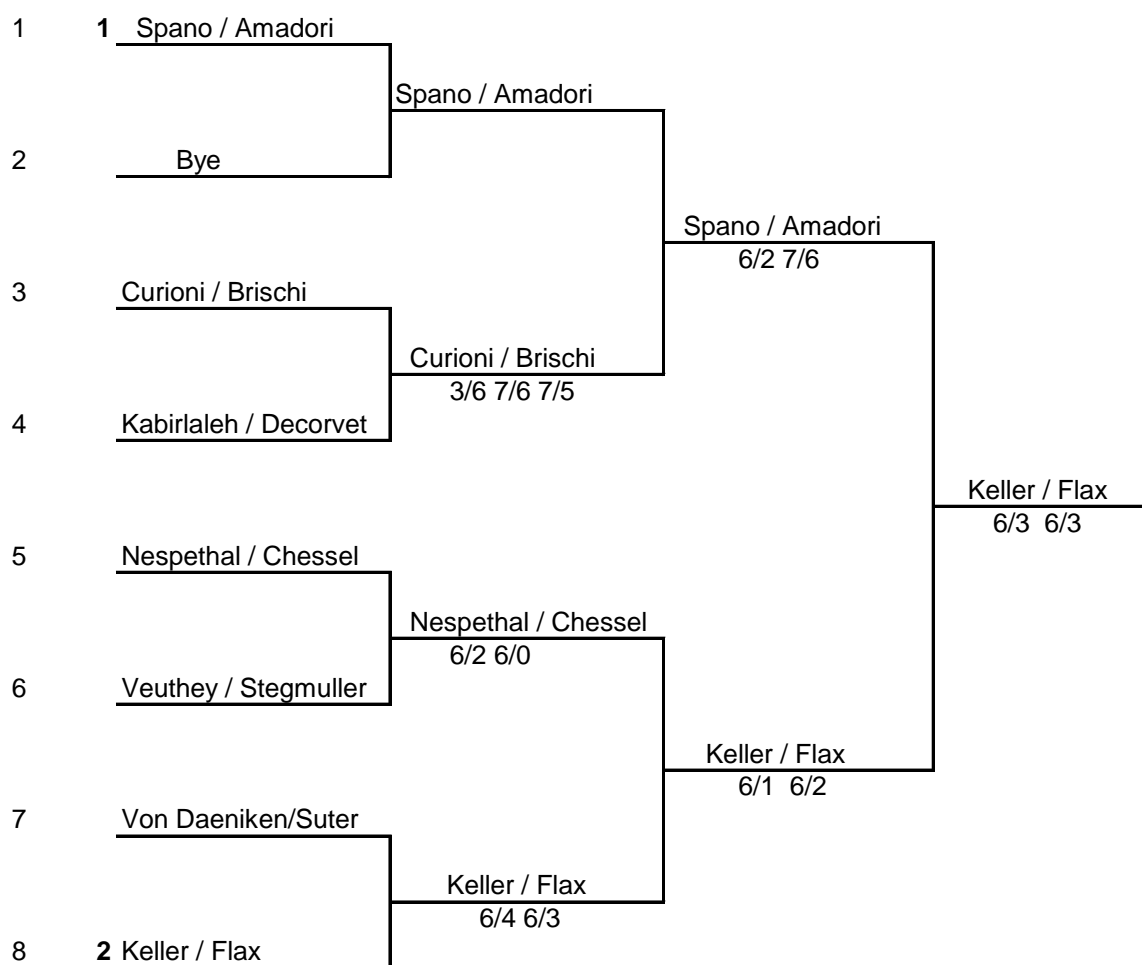

18ème Bulle Indoors 23-24-24 mai 2014

Men Double Main Draw

Seedings:

No. 1: Spano Luca / Amadori Diego 162

No. 2: Keller Herbert / Flax Thomas 195

Date: .; Time:.

RollstuhlSport Schweiz SPV
Sport suisse en fauteuil roulant ASP
Sport svizzero in carrozzella ASP
Wheelchair Sport Switzerland SPA