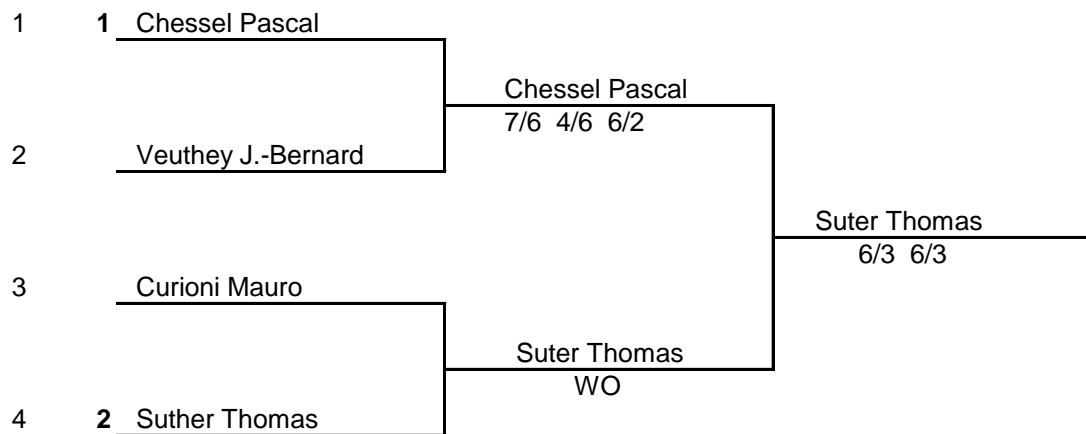

18ème Bulle Indoors 23-24-25 mai 2014

Men Singles Consolation Main Draw

Seedings:

1	Chessel Pascal	183
2	Suter Thomas	219

Date: .; Time:.