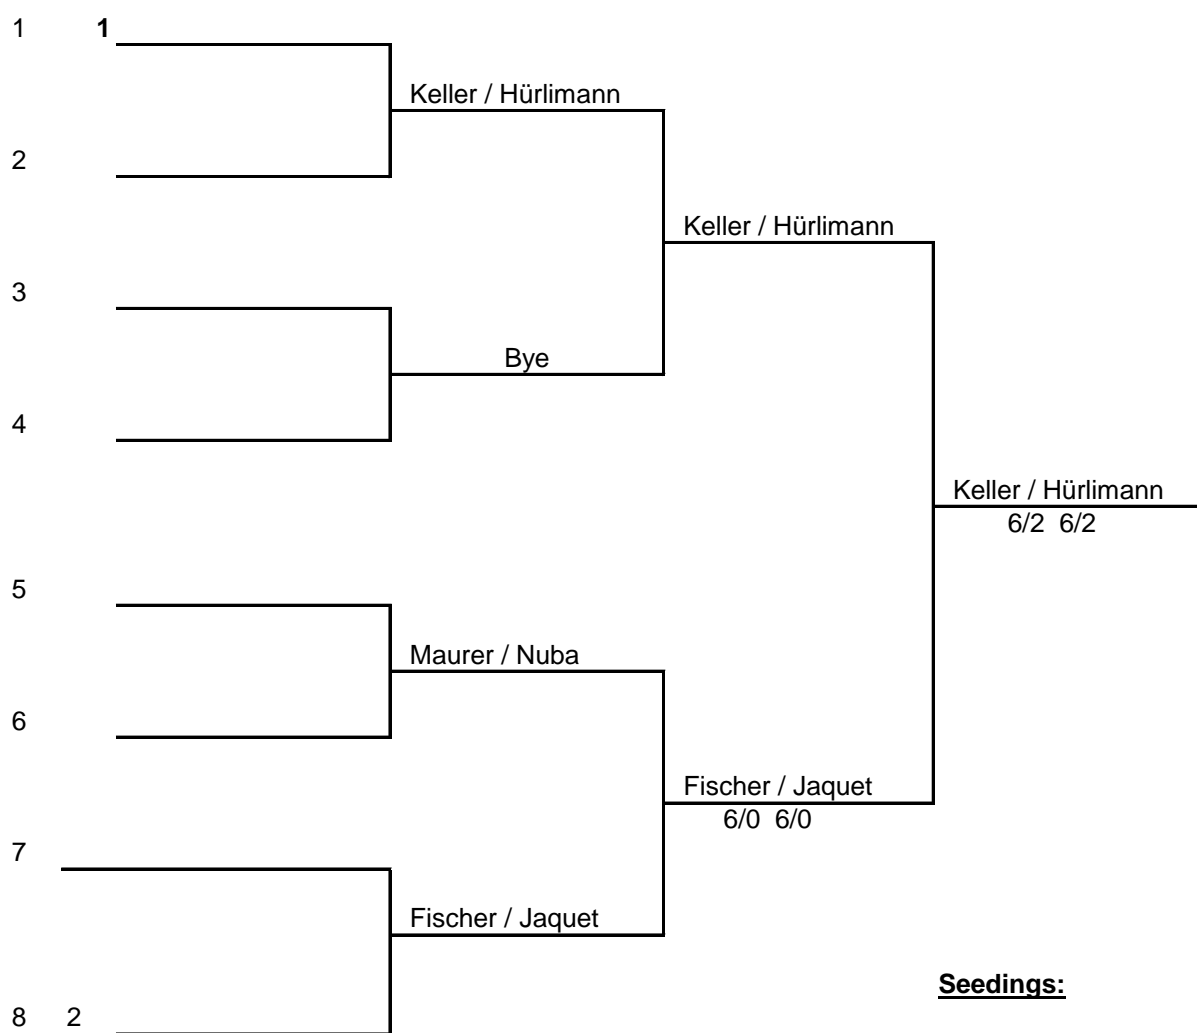

18ème Bulle Indoors 23-24-25 mai 2014

Men Double Second Draw

Seedings:

- 1 Keller / Hürlimann
- 2 Fischer / Jaquet

Date: .; Time:.