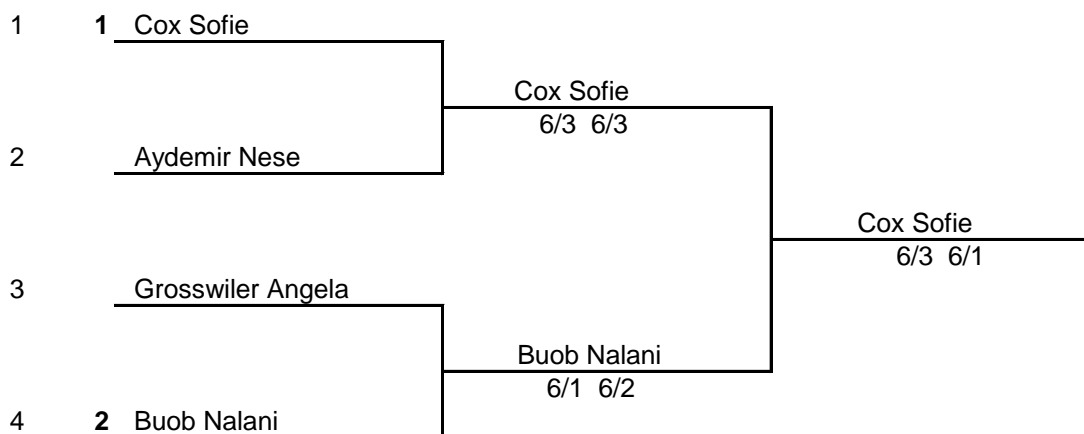

18ème Bulle Indoors 23-24-25 mai 2014

Women Singles Consolation Main Draw

Seedings:

1. 1 Cox Sofie
2. 2 Buob Nalani

Date: .; Time:.

Rollstuhl Sport Schweiz **SPV**
Sport suisse en fauteuil roulant **ASP**
Sport svizzero in carrozzella **ASP**
Wheelchair Sport Switzerland **SPA**