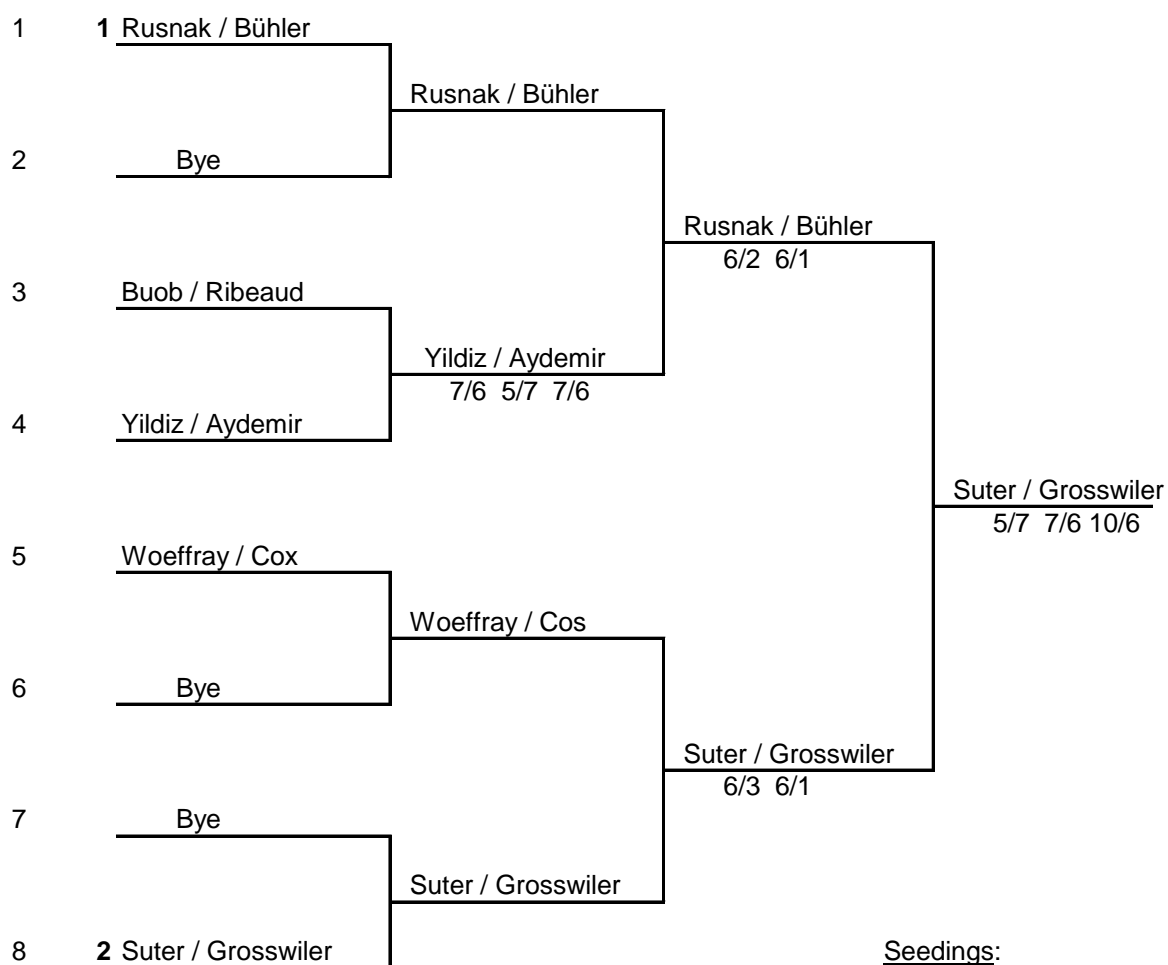

18ème Bulle Indoors 23-24-25 mai 2014

Women Double Main Draw

Seedings:

- 1 Rusnak S. / Bühler G. 112
- 2 Suter K. / Grosswiler A. 169

Date: .; Time:.