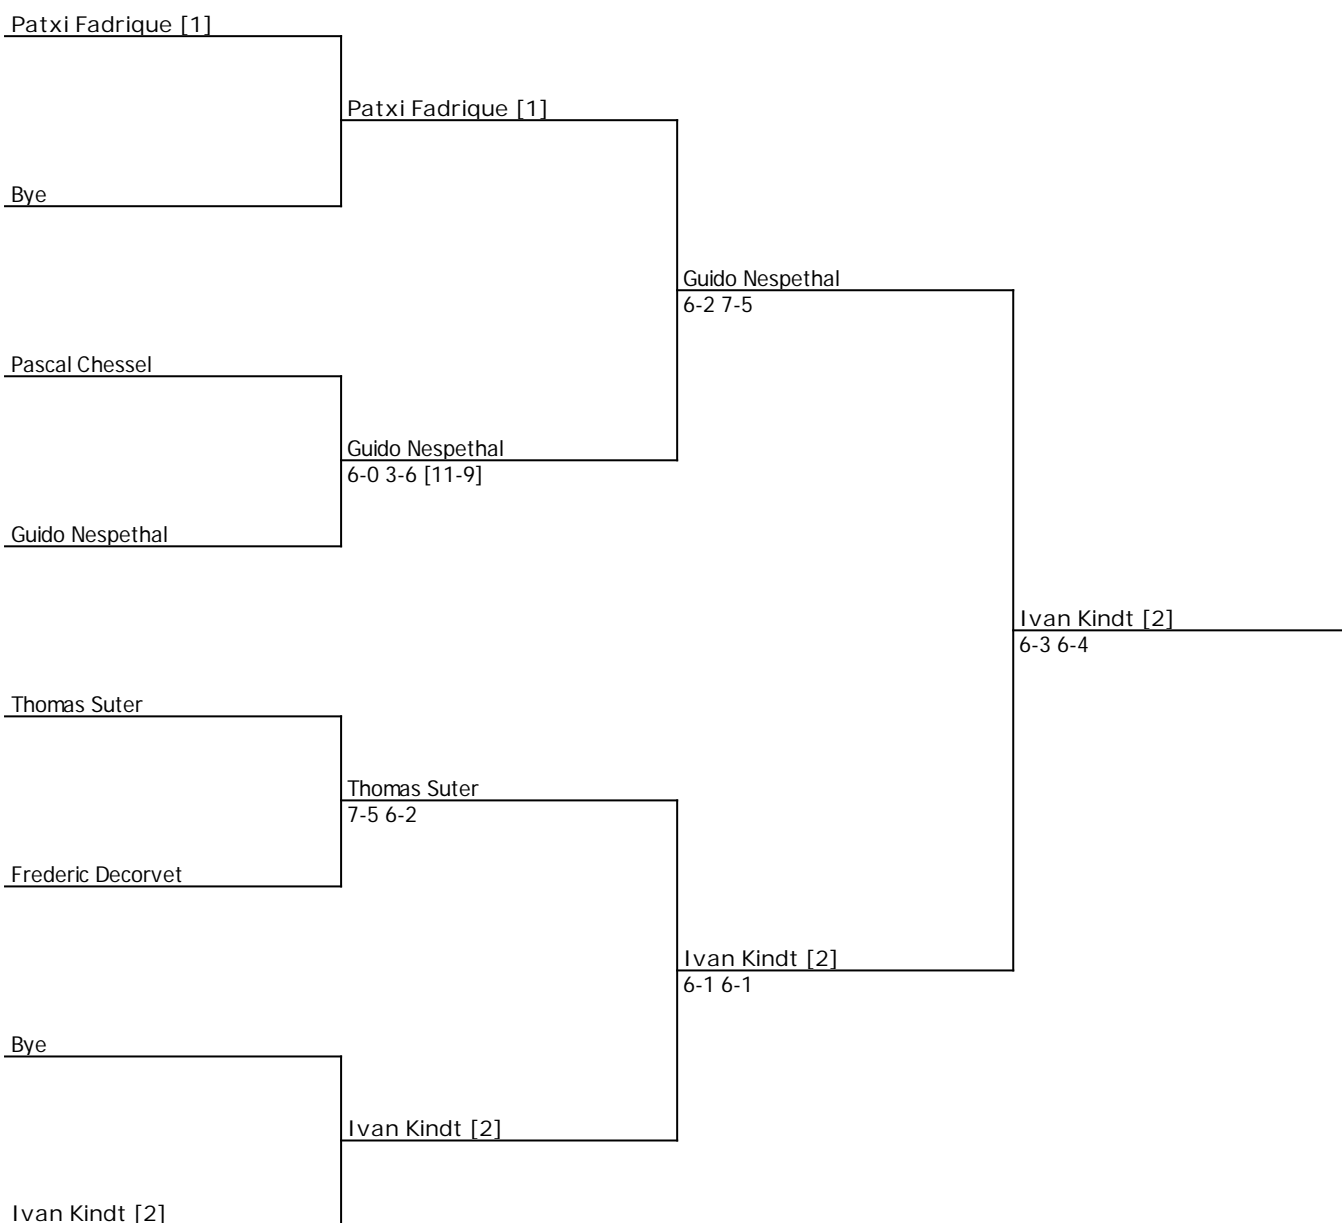

Bulle OPen

UNIQLO Wheelchair Tennis Tour

MS - MEN'S SINGLES CONSOLATION
CONSOLATION

UNIQLO
WHEELCHAIR
TENNIS TOUR

Week of
18 MAY 2018

City, Country
Bulle, SUI

Tourn. Key
WC-ITFFS-SUI-01A-2018

ITF Referee
Manfred Risse

Quarterfinals

Semifinals

Final

Winner

www.itftennis.com

	# Seeded Players	# Alternates	Replacing	Draw date/time: 17 MAY 2018 17:02
	1 Patxi Fadrique			Last Direct Acceptance
	2 Ivan Kindt			Thomas Suter (SUI)
				Player representatives
				Patxi Fadrique
				Frederic Decorvet
				Signature
				Manfred Risse