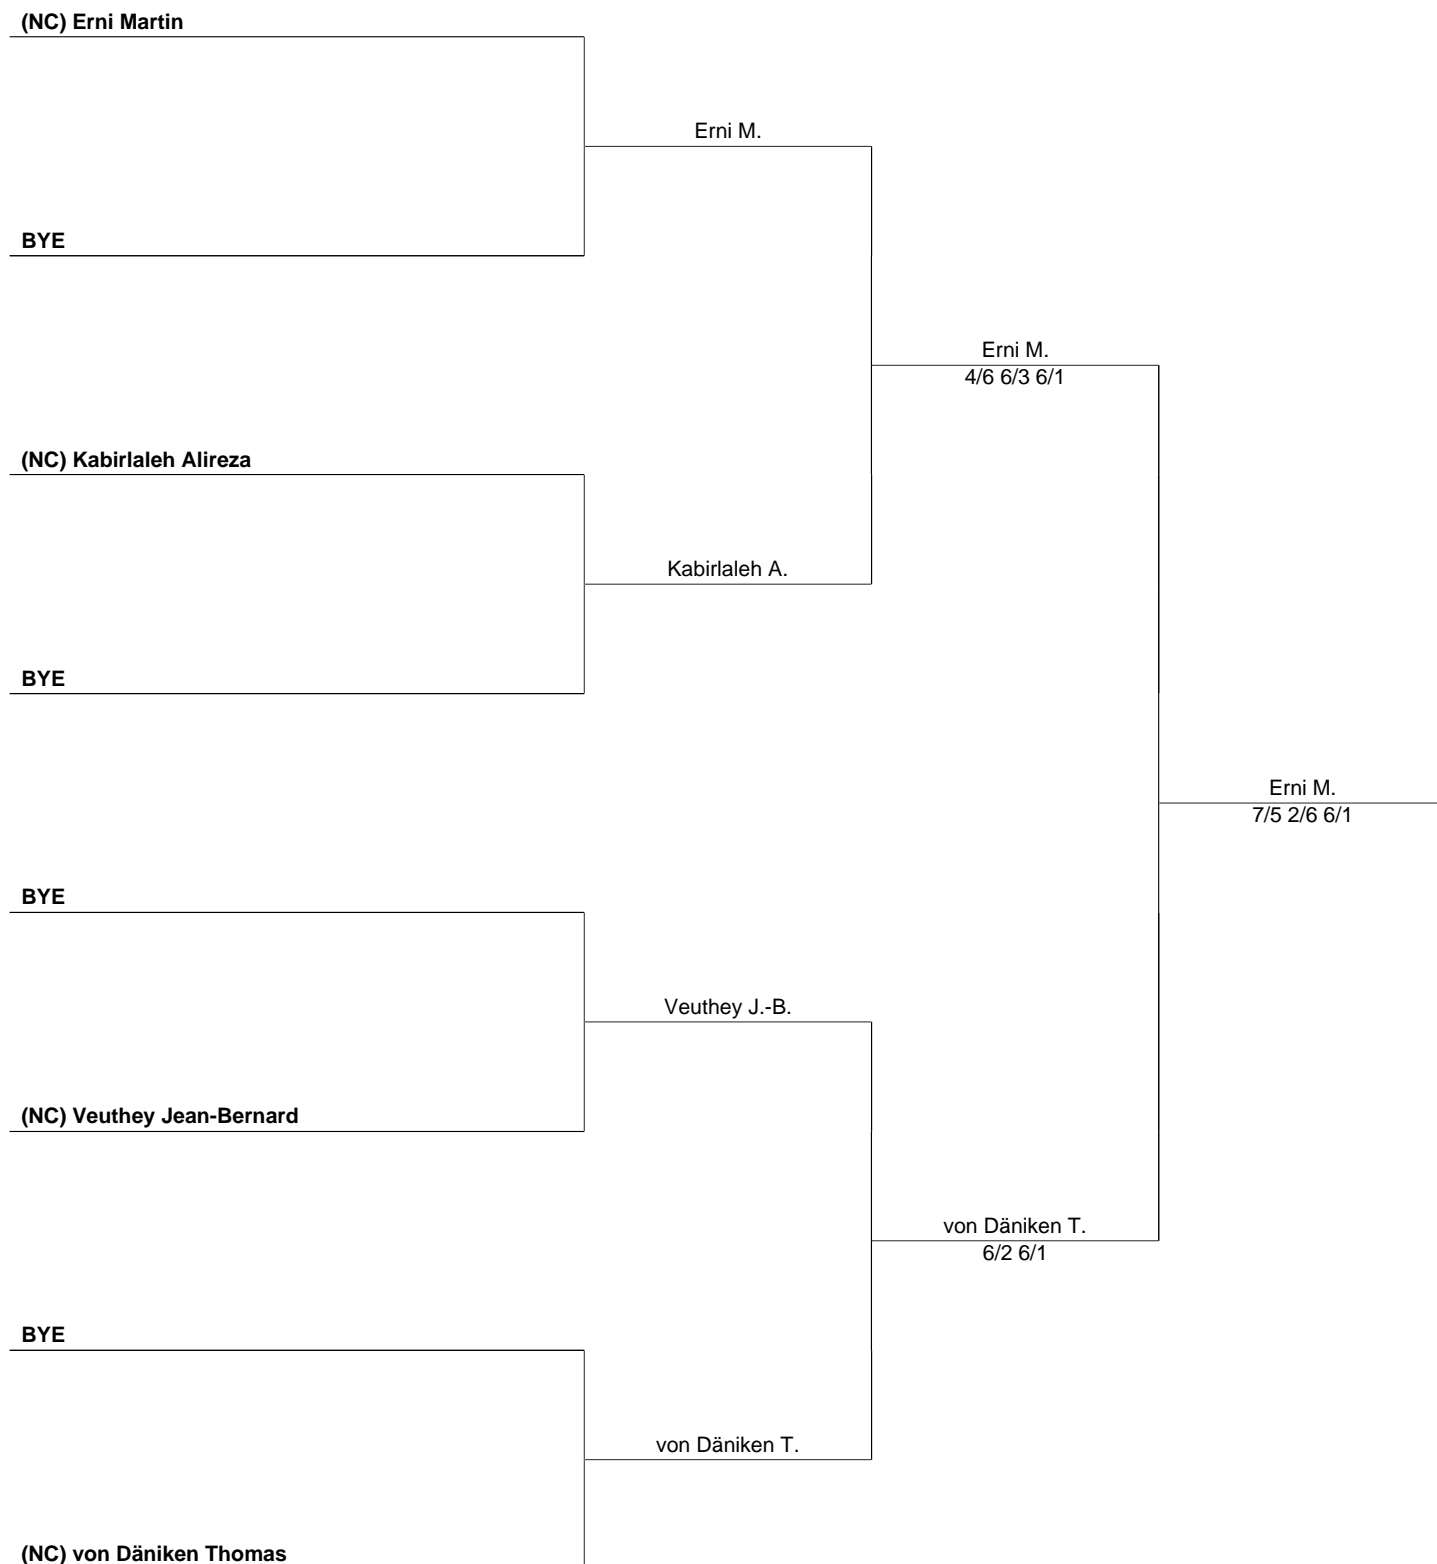

*Matches*

Bühler Gabriela	0/6	2/6
vs Grangier Parmila		
Bühler Gabriela	6/1	6/3
vs Pignolet Nicole		
Bühler Gabriela	6/2	6/1
vs Ribeaud Annabelle		
Bühler Gabriela	2/6	1/6
vs Rusnak Schmid Simona		
Grangier Parmila	6/1	6/1
vs Pignolet Nicole		
Grangier Parmila	6/1	6/1
vs Ribeaud Annabelle		
Grangier Parmila	6/1	6/1
vs Rusnak Schmid Simona		
Pignolet Nicole	5/7	1/6
vs Ribeaud Annabelle		
Pignolet Nicole	2/6	0/6
vs Rusnak Schmid Simona		
Ribeaud Annabelle	1/6	0/6
vs Rusnak Schmid Simona		

**MS R9/R9 (SM Herren Einzel Liga A)**

TC WN

MS R9/R9 (Herren Liga A Second Life)

TC WN

MS R9/R9 (SM Herren Einzel Liga B)

TC WN

**G 1**

*Spieler*