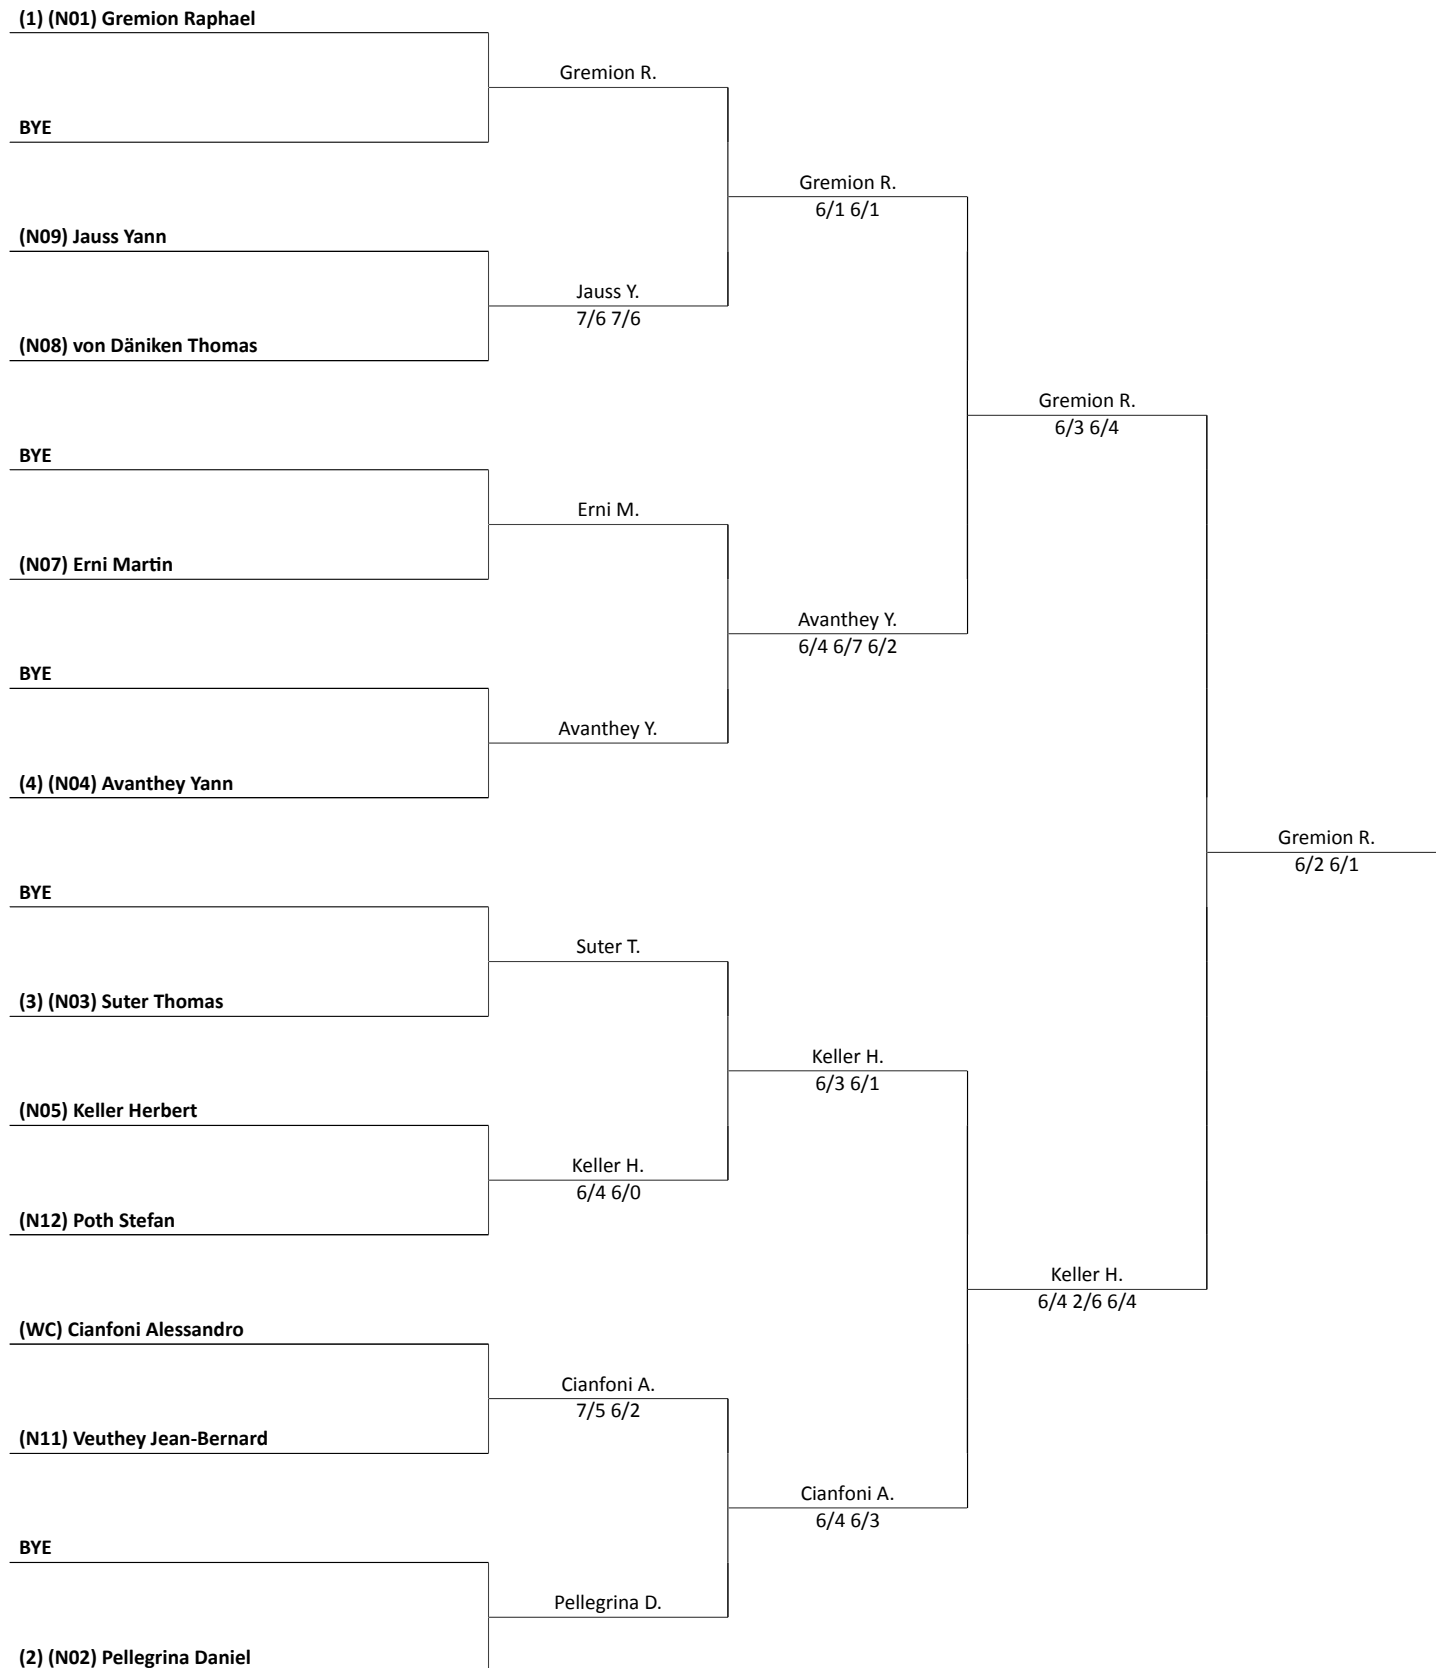

30. CH-Meisterschaften im Rollstuhltennis (104278), MS N1/ N2

25 September 2016
Seite 1 / 1

CIS Solothurn AG