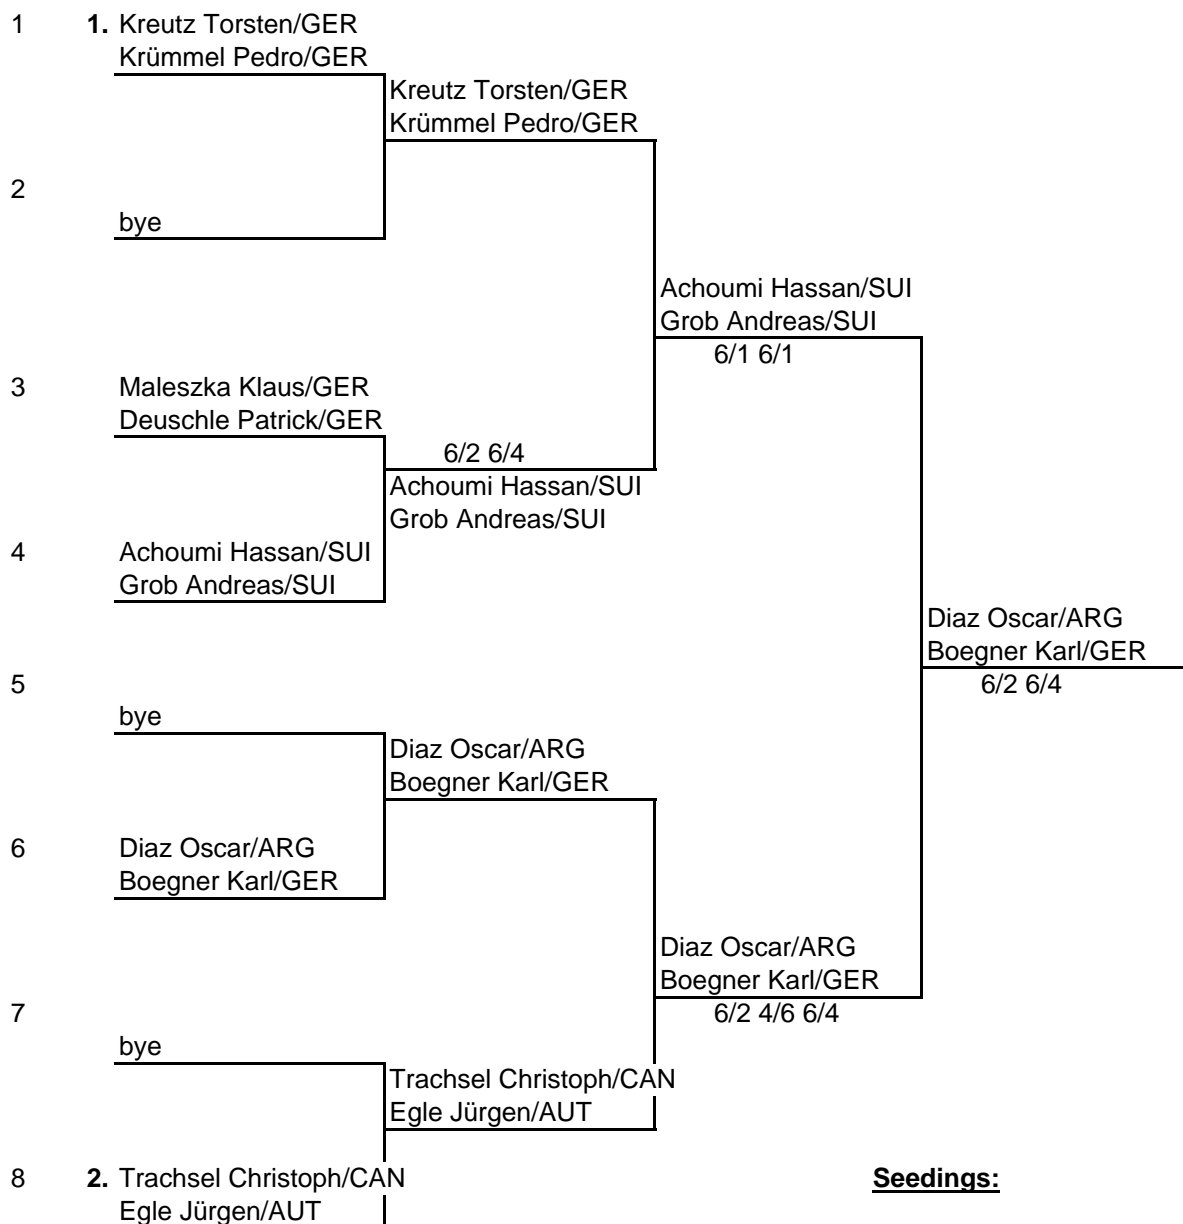

10. Birrhard Open 15. - 17. June 2001

Men Doubles Second Draw

presented by

Seedings:

- No. 1: Kreutz Torsten/GER
Krümmel Pedro/GER
- No. 2: Trachsel Christoph/CAN
Egle Jürgen/AUT

Date: 14.6.2001; Time: 14:30