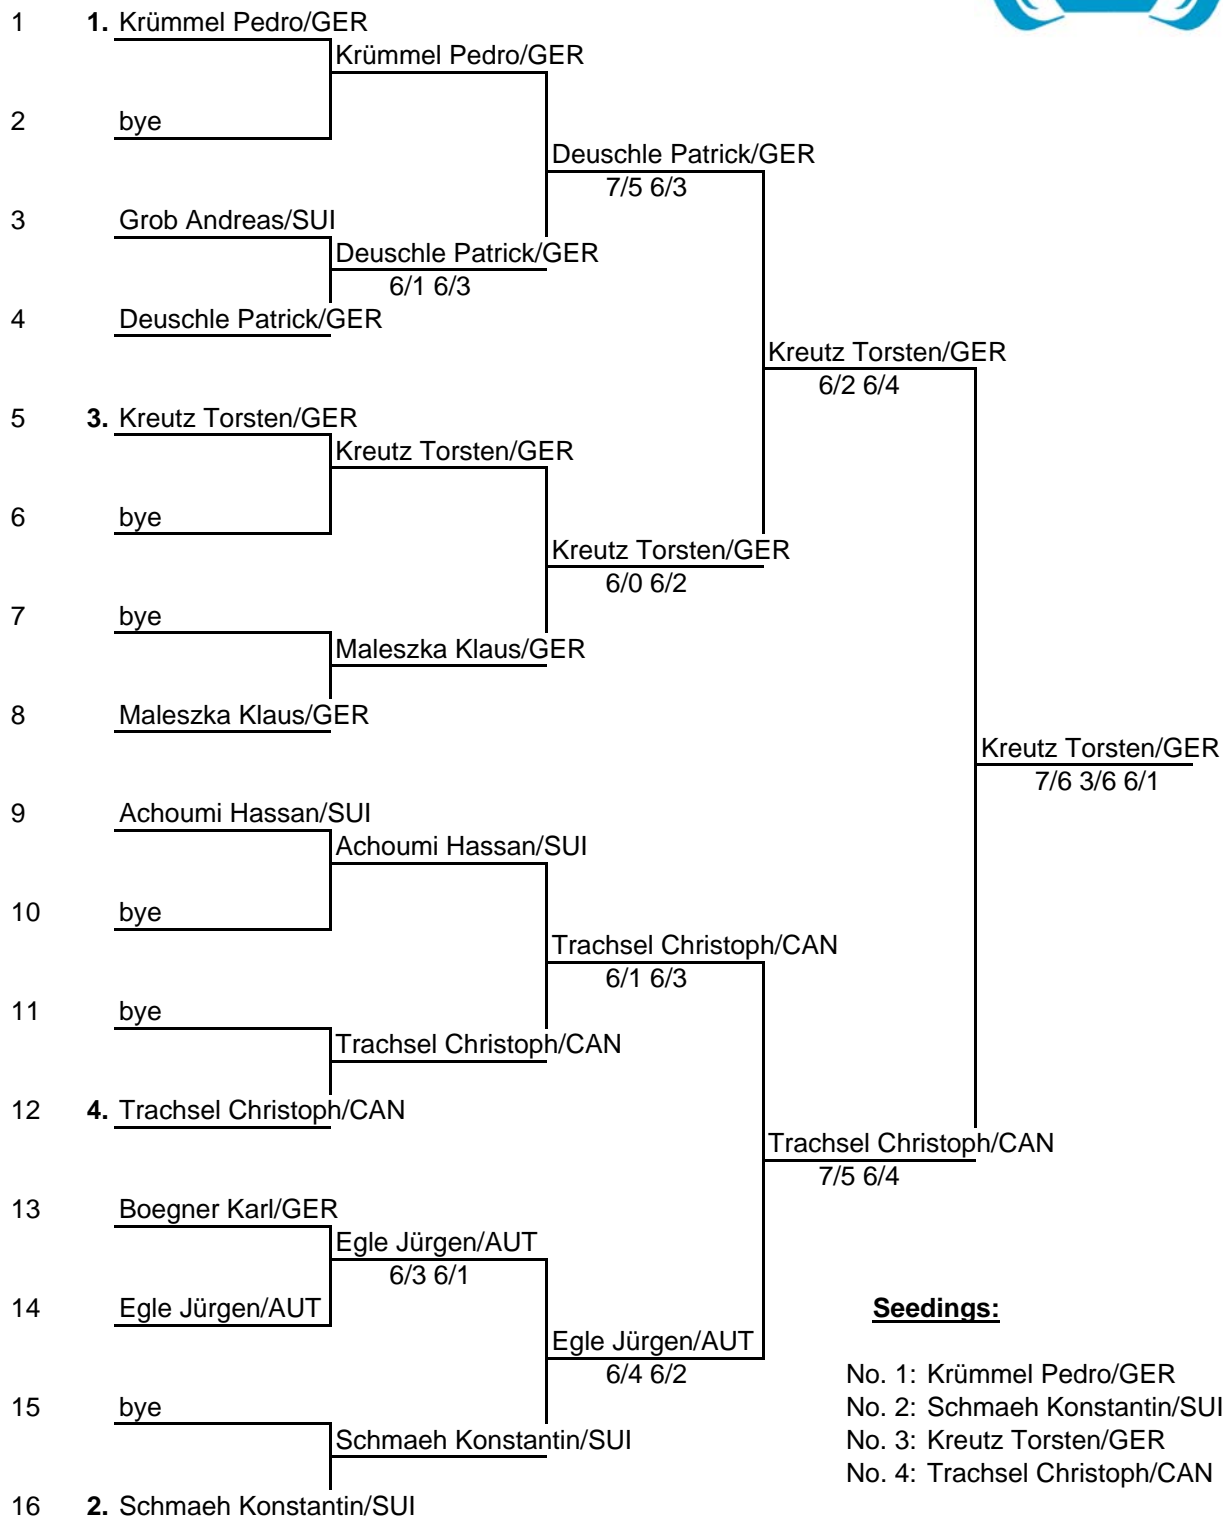

# 10. Birrhard Open 15. - 17. June 2001

## Men Singles Second Draw

presented by

Date: 14.6.2001; Time: 14:30

Rollstuhlsport Schweiz SPV  
 Sport suisse en fauteuil roulant ASP  
 Sport svizzero in carrozzella ASP  
 Wheelchair Sport Switzerland SPA