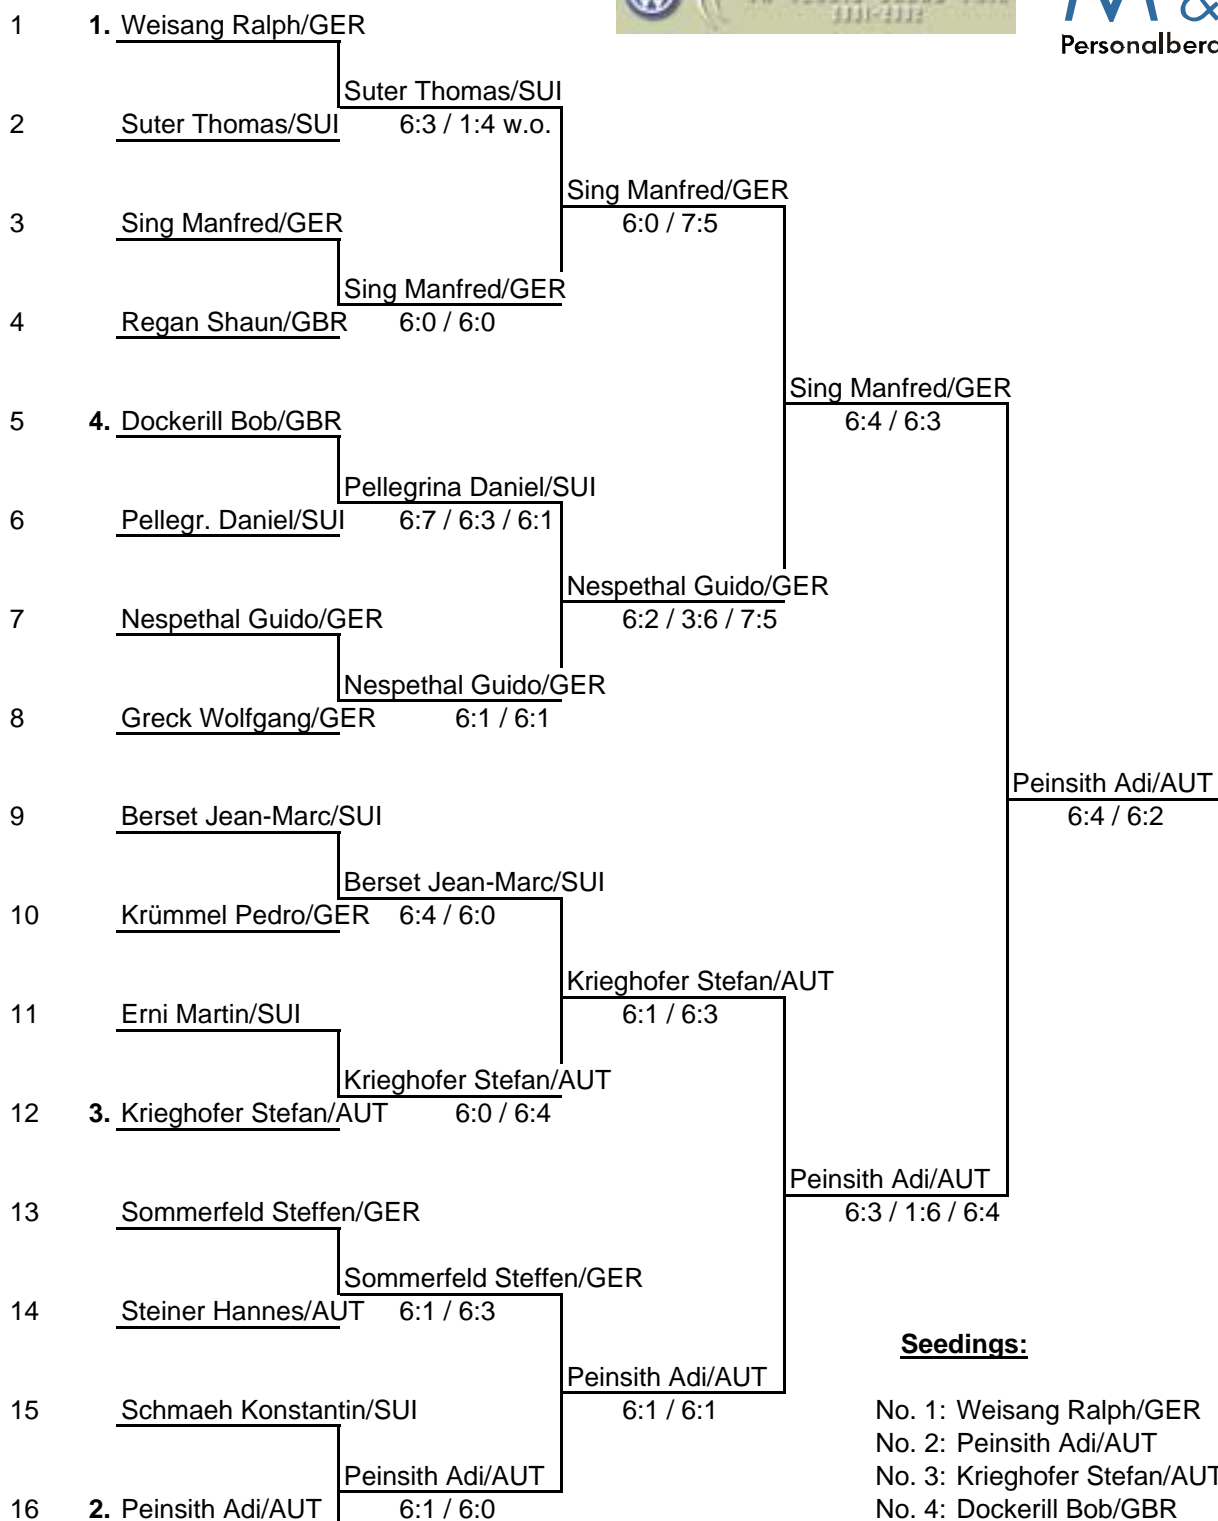

11. Birrhard Open 5. - 7. July 2002

Men Singles Main Draw

presented by

M & E
Personalberatung

ITF Category CS4

Seedings:

- No. 1: Weisang Ralph/GER
- No. 2: Peinsith Adi/AUT
- No. 3: Kriehofer Stefan/AUT
- No. 4: Dockerill Bob/GBR

Rollstuhlsport Schweiz SPV
Sport suisse en fauteuil roulant ASP
Sport svizzero in carrozzella ASP
Wheelchair Sport Switzerland SPA

SPORT-TOTO
AARGAU

NEC
Wheelchair
Tennis Tour