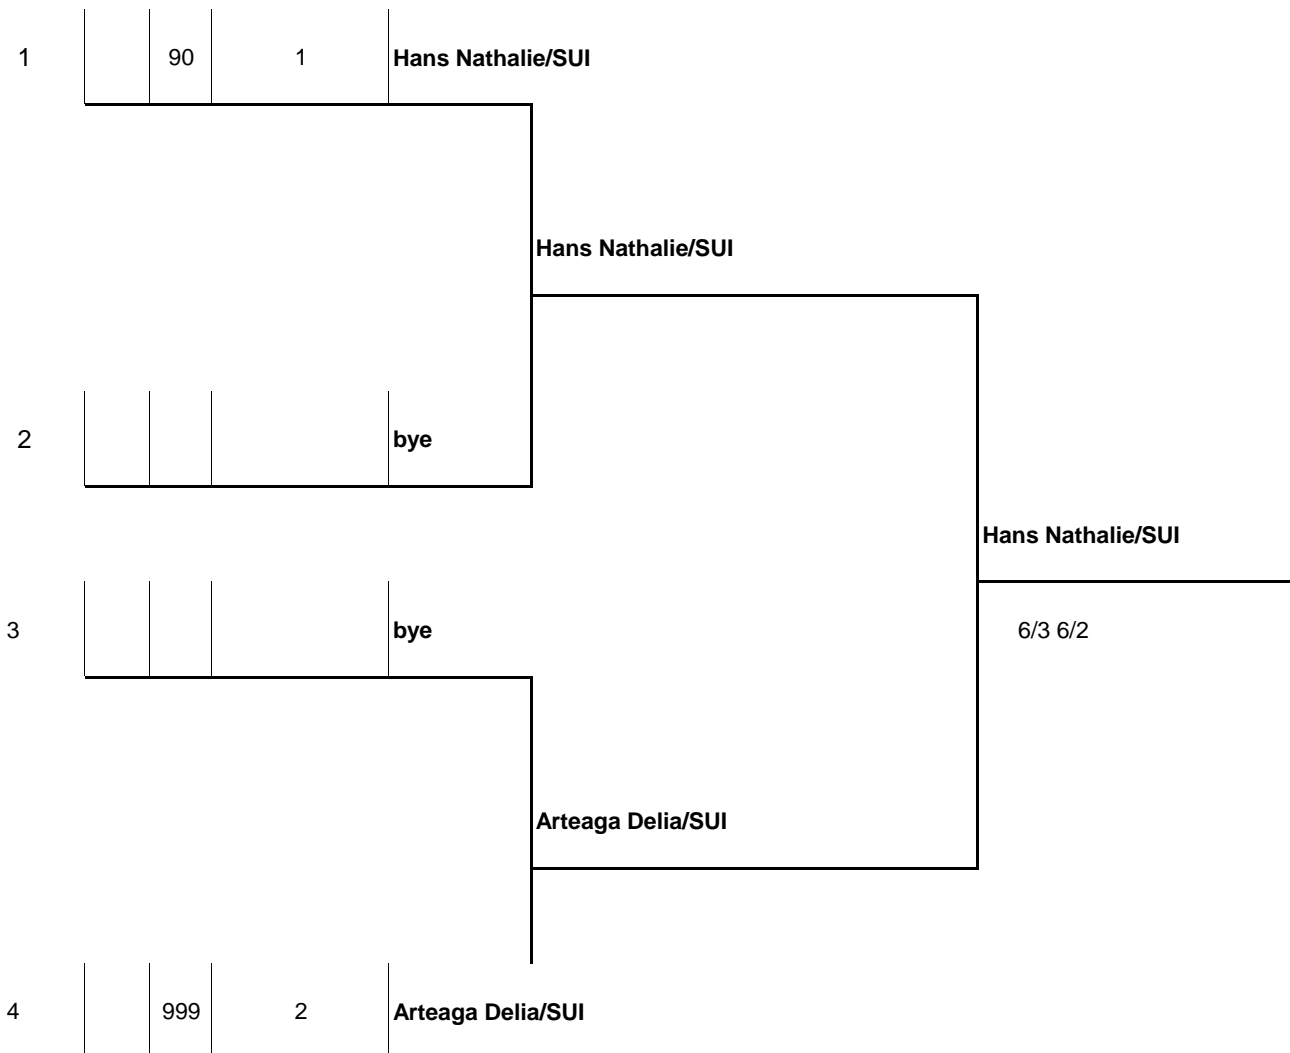

21. Birrhard Open 2012

NEC Wheelchair Tennis Tour

SINGLES CONSOLATION

WOMEN MAIN DRAW

Week of **6. - 8. July 2012** City, Country **Birrhard, SWITZERLAND** Prize Money US\$ **2'000.-** ITF Supervisor/Referee **Corina Gildinson**

St. Rank Seed Family Name First name Nationality Semifinals Final

Acc. ranking	#	Seeded players	#	Replacing	Draw date/time:
Rkg Date 21.6	1	Hans Nathalie/SUI	1		Player representatives
Top DA	2	Arteaga Delia/SUI	2		
Last DA					
- on line					
Seed ranking					Signature
Rkg Date					
Top seed					
Last seed					Corina Gildinson